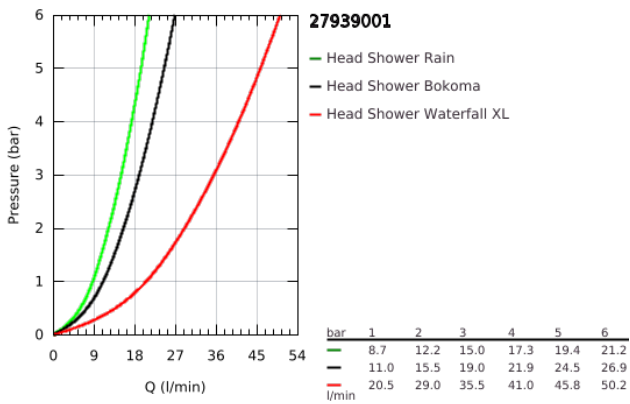

27 939 001 RAINSHOWER F-SERIES 15" ΚΕΦΑΛΗ ΝΤΟΥΖ ΟΡΟΦΗΣ 3 ΛΕΙΤΟΥΡΓΕΙΩΝ

ΠΕΡΙΓΡΑΦΗ ΠΡΟΪΟΝΤΟΣ

- Χρώμα: chrome
- spray patterns: Rain, Bokoma Spray, Waterfall and combinations
- 381 mm (width) x 17 mm (height) x 456 mm (depth)
- material: metal
- GROHE DreamSpray - perfect spray pattern
- Φινίρισμα GROHE LongLife
- GROHE XL Waterfall extra wide waterfall spray
- GROHE SpeedClean σύστημα αποφυγής αλάτων ασβεστίου
- flow of single spray at 3 bar:
- 1 x Rain spray 300 mm: approx. 20 l/min
- 2 x XL Waterfall: 1 x Waterfall 20 l, 2 x Waterfall 32 l/min
- 4 x Bokoma Spray with adjustment angle 20°: 20 l/min
- head shower has to be controlled by 4 outlets