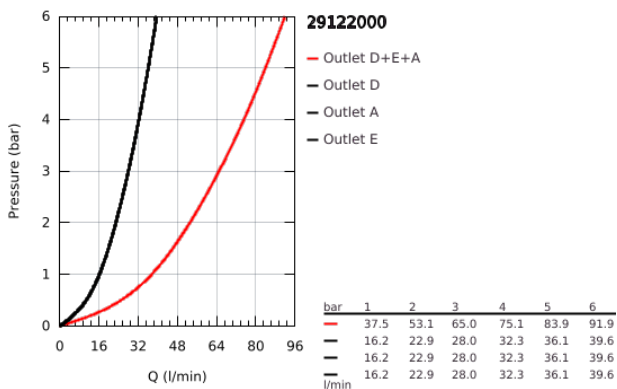

### ΠΕΡΙΓΡΑΦΗ ΠΡΟΪΟΝΤΟΣ

- Χρώμα: chrome
- σετ τελικής εγκατάστασης για GROHE Rapido SmartBox 35 600/35 604/35 601
- GROHE FastFixation metal wall escutcheon, retroactively 6° adjustable
- Φινίρισμα GROHE LongLife
- GROHE SmartControl - control the shower with intuitive push/turn button
- exchangeable symbols
- GROHE ProGrip - with knurl structure
- multiple outlets can be run simultaneously
- without roughing-in set 35 600/35 604 (please order separately)
- flow performance: outlet D = 28 l/min, outlet E = 28 l/min, outlet A = 28 l/min, outlet D+E+A = 65 l/min