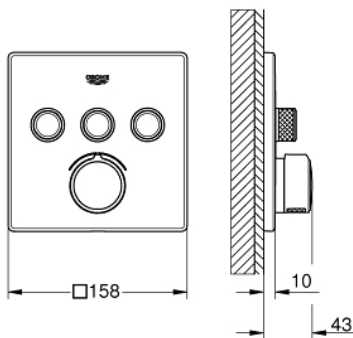

### ΠΕΡΙΓΡΑΦΗ ΠΡΟΪΟΝΤΟΣ

- Χρώμα: chrome
- σετ τελικής εγκατάστασης για GROHE Rapido SmartBox (35 600/35 604)
- GROHE FastFixation metal wall escutcheon, retroactively 6° adjustable
- Φινίρισμα GROHE LongLife
- GROHE SmartControl - control the shower with intuitive push/turn button
- exchangeable symbols
- cartridge for temperature mixing
- multiple outlets can be run simultaneously
- without roughing-in set 35 600/35 604 (please order separately)
- outlet A = 22 l/min, outlet B = 26 l/min, outlet C = 22 l/min, outlet A+B = 31 l/min, outlet A+B+C = 34 l/min