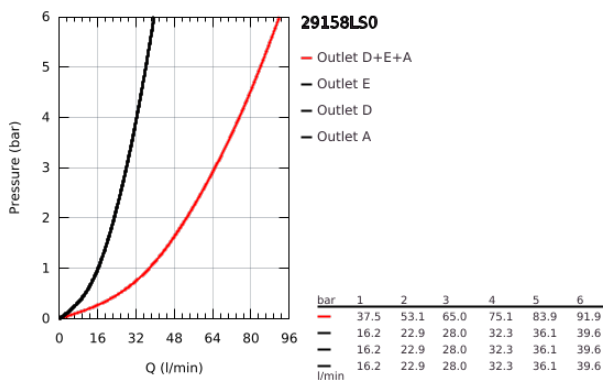

### ΠΕΡΙΓΡΑΦΗ ΠΡΟΪΟΝΤΟΣ

- Χρώμα: moon white/chrome
- σετ τελικής εγκατάστασης για GROHE Rapido SmartBox 35 600/35 604/35 601
- GROHE FastFixation metal wall escutcheon, retroactively 6° adjustable
- Φινίρισμα GROHE LongLife
- GROHE SmartControl - control the shower with intuitive push/turn button
- exchangeable symbols
- GROHE ProGrip - with knurl structure
- multiple outlets can be run simultaneously
- cover plate in moon white acrylic glass
- without roughing-in set 35 600/35 604 (please order separately)
- flow performance: outlet D = 28 l/min, outlet E = 28 l/min, outlet A = 28 l/min, outlet D+E+A = 65 l/min