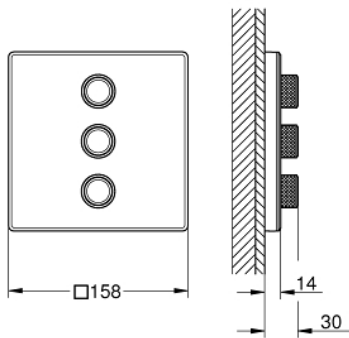

### ΠΕΡΙΓΡΑΦΗ ΠΡΟΪΟΝΤΟΣ

- Χρώμα: moon white/chrome
- σετ τελικής εγκατάστασης για GROHE Rapido SmartBox 35 600/35 604/35 601
- GROHE FastFixation metal wall escutcheon, retroactively 6° adjustable
- Φινίρισμα GROHE LongLife
- GROHE SmartControl - control the shower with intuitive push/turn button
- exchangeable symbols
- GROHE ProGrip - with knurl structure
- multiple outlets can be run simultaneously
- cover plate in moon white acrylic glass
- without roughing-in set 35 600/35 604 (please order separately)
- flow performance: outlet D = 28 l/min, outlet E = 28 l/min, outlet A = 28 l/min, outlet D+E+A = 65 l/min