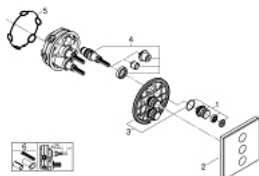

29 158 LS0 GROHTHERM SMARTCONTROL ΤΡΙΠΛΗ ΕΠΕΝΔΥΣΗ ΓΙΑ ΗΧΩΜΟΝΟΣΗ

ΑΝΤΑΛΛΑΚΤΙΚΑ , Σεπτεμβρίου 2016 – τώρα

1: Ρύθμιση περιστροφικού πλήκτρου (Αριθμός ανταλλακτικού 48361000)

1.1: pushbutton (Αριθμός ανταλλακτικού 14077000)

2: Ροζέτα (Αριθμός ανταλλακτικού 48369LS0)

3: Πλάκα συναρμολόγησης (Αριθμός ανταλλακτικού 48365000)

4: Μηχανισμός (Αριθμός ανταλλακτικού 48359000)

4.1: Άξονας (Αριθμός ανταλλακτικού 49088000)

5: Λάστιχο στεγανοποίησης (Αριθμός ανταλλακτικού 48360000)

6: Γενικό σετ επέκτασης για μπαταρίες μονού μοχλού 25mm (Αριθμός ανταλλακτικού 14048000)*

* Προαιρετικά εξαρτήματα