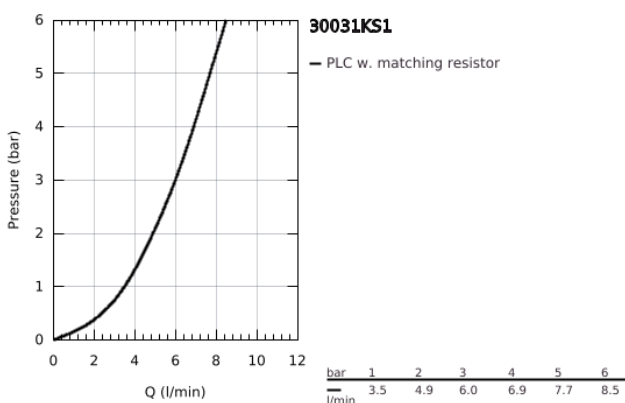

## 30 031 KS1 GROHE RED DUO ΒΨΥΞΗ ΚΑΙ ΜΠΟΪΛΕΡ L SIZE

### ΠΕΡΙΓΡΑΦΗ ΠΡΟΪΟΝΤΟΣ

- Χρώμα: velvet black
- αποτελούμενο από :
  - GROHE Red Duo single-lever sink mixer
  - τοποθέτηση μιας οπής
  - Στόμιο C
  - GROHE ChildLock push buttons for boiling water
  - TÜV certified triple electronic safeguards against accidental activation of boiling water
  - Φινίρισμα GROHE LongLife
  - GROHE SilkMove με κεραμικό μηχανισμό 28 mm
  - insulated tubular spout, swivel area 150°
  - separate water ways
  - εύκαμπτοι σωλήνες σύνδεσης
  - connection for GROHE Red boiler
  - GROHE Red boiler L size
  - reservoir for boiling and hot water
  - 5.5 liter 100° C boiling water
  - 7 liter total capacity
  - required inlet pressure: 1-7 bar
  - with flexible connection hose and outlet for boiling water
  - έγκριση βάσει Ευρωπαϊκής Συμμόρφωσης (CE)
  - power supply 230 V 50 Hz
  - μέγιστη κατανάλωση ρεύματος 2100 W
  - standby power consumption 15 W
  - energy efficiency class A
  - GROHE Red mixing valve
  - for thermostatic mixing of mains and boiling water to generate warm water
  - adjustable between 35°C and 75°C
  - hot fill and cold fill installation possible
  - including 70 cm connection hose, manifold and wall fixation
  - kitchen edition