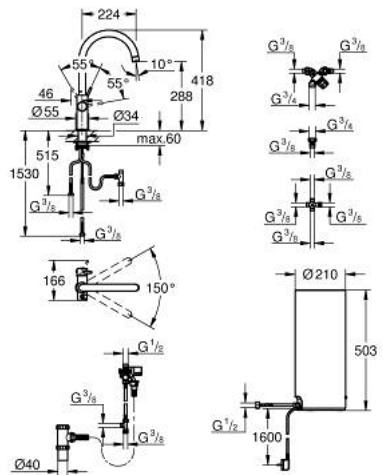

## 30 031 KS1 GROHE RED DUO ΒΨΥΞΗ ΚΑΙ ΜΠΟΪΛΕΡ L SIZE

### ΠΕΡΙΓΡΑΦΗ ΠΡΟΪΟΝΤΟΣ

- Χρώμα: velvet black
- αποτελούμενο από :
  - GROHE Red Duo single-lever sink mixer
  - τοποθέτηση μιας οπής
  - Στόμιο C
  - GROHE ChildLock push buttons for boiling water
  - TÜV certified triple electronic safeguards against accidental activation of boiling water
  - Φινίρισμα GROHE LongLife
  - GROHE SilkMove με κεραμικό μηχανισμό 28 mm
  - insulated tubular spout, swivel area 150°
  - separate water ways
  - εύκαμπτοι σωλήνες σύνδεσης
  - connection for GROHE Red boiler
  - GROHE Red boiler L size
  - reservoir for boiling and hot water
  - 5.5 liter 100° C boiling water
  - 7 liter total capacity
  - required inlet pressure: 1-7 bar
  - with flexible connection hose and outlet for boiling water
  - έγκριση βάσει Ευρωπαϊκής Συμμόρφωσης (CE)
  - power supply 230 V 50 Hz
  - μέγιστη κατανάλωση ρεύματος 2100 W
  - standby power consumption 15 W
  - energy efficiency class A
  - GROHE Red mixing valve
  - for thermostatic mixing of mains and boiling water to generate warm water
  - adjustable between 35°C and 75°C
  - hot fill and cold fill installation possible
  - including 70 cm connection hose, manifold and wall fixation
  - kitchen edition