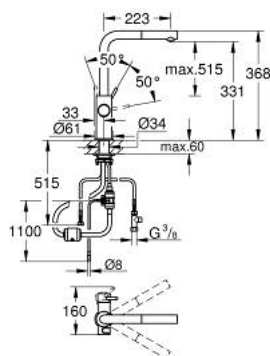

31 326 DC2 GROHE BLUE PROFESSIONAL KIT ΓΙΑ ΡΟΥΞΟΪΤΝΙ L-SPOUT ΜΕ ΑΠΟΣΠΩΜΕΝΟ ΝΤΟΥΣ

ΠΕΡΙΓΡΑΦΗ ΠΡΟΪΟΝΤΟΣ (1/2)

- Χρώμα: supersteel
- GROHE Blue μίκτης νεροχύτη μονού μοχλού με φίλτρο
- κουμπιά ενεργοποίησης για 3 τύπους φιλτραρισμένου και παγωμένου μεταλλικού νερού
- μεταλλικό, μερικός ανθρακούχο, ανθρακούχο
- Φινίρισμα GROHE LongLife
- GROHE SilkMove με κεραμικό μηχανισμό 28 mm
- Pull-Out spout for greater flexibility
- swivel tubular spout, swivel area 360°
- Ξεχωριστοί εσωτερικοί δίοδοι νερού για φιλτραρισμένο και μη φιλτραρισμένο νερό
- εύκαμπτοι σωλήνες σύνδεσης
- GROHE Blue Professional ψύκτης
- παρέχει 12 λίτρα παγωμένου ανθρακούχου νερού την ώρα
- έγχρωμη οθόνη με έλεγχο ώθησης και στροφής
- Μονάδα ψύξης 270 Watt, 230 V, 50 Hz
- επίπεδο ήχου σε αδράνεια 46 dB(A)
- τύπος προστασίας IP 21
- έγκριση βάσει Ευρωπαϊκής Συμμόρφωσης (CE)
- απαιτεί οπές εξαερισμού στη βάση του ντουλαπιού της κουζίνας
- η εγκατάσταση λογισμικού και η παρακολούθηση του φίλτρου και της χωρητικότητας CO₂ είναι δυνατή μέσω του GROHE Watersystems app
- ειδοποιήσεις push για χαμηλή χωρητικότητα φίλτρου CO₂
- με Bluetooth* και σύνδεση Wi-Fi για ασύρματη ανταλλαγή δεδομένων
- για συσκευές Apple** και Android
- Η εμβέλεια Bluetooth (μέγ. 10μ) ποικίλλει ανάλογα με τα υλικά και τα τοιχώματα μεταξύ πομπού και δέκτη
- cleaning cartridge adapter, for use with GROHE Blue cleaning cartridge 40 434 001
- CO₂ pressure indicator
- ενσωματωμένη κεφαλή φίλτρου με ευέλικτη ρύθμιση σκληρότητας νερού
- Το φίλτρο GROHE Blue, το μπουκάλι CO₂ και το φυσίγγιο καθαρισμού δεν περιλαμβάνονται στην παράδοση και πρέπει να παραγγελθούν ξεχωριστά