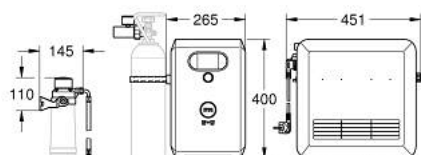

31 326 DC2 GROHE BLUE PROFESSIONAL KIT ΓΙΑ ΡΟΥΞΟΪΤΝΙ L-SPOUT ΜΕ ΑΠΟΣΠΩΜΕΝΟ ΝΤΟΥΣ

ΠΕΡΙΓΡΑΦΗ ΠΡΟΪΟΝΤΟΣ (1/2)

- Χρώμα: supersteel
- GROHE Blue μίκτης νεροχύτη μονού μοχλού με φίλτρο
- κουμπιά ενεργοποίησης για 3 τύπους φιλτραρισμένου και παγωμένου μεταλλικού νερού
- μεταλλικό, μερικός ανθρακούχο, ανθρακούχο
- Φινίρισμα GROHE LongLife
- GROHE SilkMove με κεραμικό μηχανισμό 28 mm
- Pull-Out spout for greater flexibility
- swivel tubular spout, swivel area 360°
- Ξεχωριστοί εσωτερικοί δίοδοι νερού για φιλτραρισμένο και μη φιλτραρισμένο νερό
- εύκαμπτοι σωλήνες σύνδεσης
- GROHE Blue Professional ψύκτης
- παρέχει 12 λίτρα παγωμένου ανθρακούχου νερού την ώρα
- έγχρωμη οθόνη με έλεγχο ώθησης και στροφής
- Μονάδα ψύξης 270 Watt, 230 V, 50 Hz
- επίπεδο ήχου σε αδράνεια 46 dB(A)
- τύπος προστασίας IP 21
- έγκριση βάσει Ευρωπαϊκής Συμμόρφωσης (CE)
- απαιτεί οπές εξαερισμού στη βάση του ντουλαπιού της κουζίνας
- η εγκατάσταση λογισμικού και η παρακολούθηση του φίλτρου και της χωρητικότητας CO₂ είναι δυνατή μέσω του GROHE Watersystems app
- ειδοποιήσεις push για χαμηλή χωρητικότητα φίλτρου CO₂
- με Bluetooth* και σύνδεση Wi-Fi για ασύρματη ανταλλαγή δεδομένων
- για συσκευές Apple** και Android
- Η εμβέλεια Bluetooth (μέγ. 10μ) ποικίλλει ανάλογα με τα υλικά και τα τοιχώματα μεταξύ πομπού και δέκτη
- cleaning cartridge adapter, for use with GROHE Blue cleaning cartridge 40 434 001
- CO₂ pressure indicator
- ενσωματωμένη κεφαλή φίλτρου με ευέλικτη ρύθμιση σκληρότητας νερού
- Το φίλτρο GROHE Blue, το μπουκάλι CO₂ και το φυσίγγιο καθαρισμού δεν περιλαμβάνονται στην παράδοση και πρέπει να παραγγελθούν ξεχωριστά