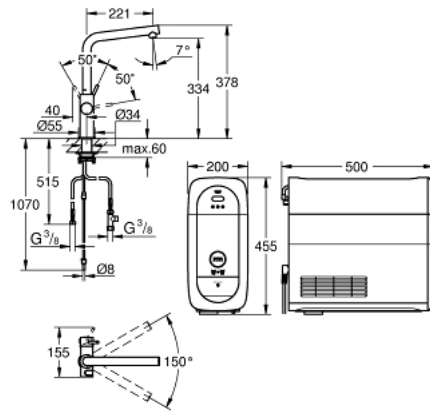

31 454 KS1 GROHE BLUE HOME KIT ΕΚΚΊΝΗΣΗΣ ΕΚΡΟΉΣ L-SPOUT

ΠΕΡΙΓΡΑΦΗ ΠΡΟΪΟΝΤΟΣ (1/2)

- Χρώμα: velvet black
- αποτελούμενο από :
  - GROHE Blue Home single-lever sink mixer with filter function
  - τοποθέτηση μιας οπής
  - L-spout
  - κοιμπιά ενεργοποίησης για 3 τύπους φιλτραρισμένου και παγωμένου μεταλλικού νερού
  - μεταλλικό, μερικώς ανθρακούχο, ανθρακούχο
  - Φινίρισμα GROHE LongLife
  - GROHE SilkMove με κεραμικό μηχανισμό 28 mm
  - περιστρεφόμενο σωληνωτό ρουξούνι, εύρος περιστροφής 150°
  - ξεχωριστοί εσωτερικοί δίοδοι νερού για φιλτραρισμένο και μη φιλτραρισμένο νερό
  - εύκαμπτοι σωλήνες σύνδεσης
  - GROHE Blue Home cooler
  - delivers 3 liters of chilled sparkling water per hour
  - 180 Watt cooling unit, 230 V, 50 Hz
  - sound level in standby 44 dB(A)
  - τύπος προστασίας IP 21
  - έγκριση βάσει Ευρωπαϊκής Συμμόρφωσης (CE)
  - απαιτεί οπές εξαερισμού στη βάση του ντουλαπιού της κουζίνας
  - η εγκατάσταση λογισμικού και η παρακολούθηση του φίλτρου και της χωρητικότητας CO₂ είναι δυνατή μέσω του GROHE Watersystems app
  - ειδοποιήσεις push για χαμηλή χωρητικότητα φίλτρου CO₂
  - με Bluetooth* και σύνδεση Wi-Fi για ασύρματη ανταλλαγή δεδομένων
  - για συσκευές Apple** και Android
  - Η εμβέλεια Bluetooth (μέγ. 10μ) ποικίλλει ανάλογα με τα υλικά και τα τοιχώματα μεταξύ πομπού και δέκτη
  - GROHE Blue filter S-Size and filter head with flexible water hardness adjustment for regions with water hardness of more than 9° dKH
  - for regions with water hardness below 9° dKH please order activated carbon filter 40 547 001