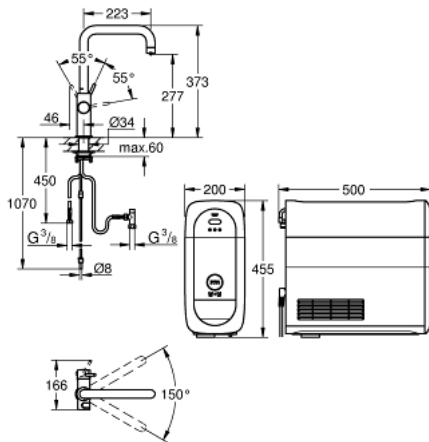

31 456 001 GROHE BLUE HOME ΣΤΟΜΙΟ

ΠΕΡΙΓΡΑΦΗ ΠΡΟΪΟΝΤΟΣ (1/2)

- Χρώμα: chrome
- αποτελούμενο από :
- GROHE Blue Home single-lever sink mixer with filter function
- τοποθέτηση μιας οπής
- ρουξούνι σχήματος U
- κοιμπιά ενεργοποίησης για 3 τύπους φιλτραρισμένου και παγωμένου μεταλλικού νερού
- μεταλλικό, μερικώς ανθρακούχο, ανθρακούχο
- Φινίρισμα GROHE LongLife
- GROHE SilkMove με κεραμικό μηχανισμό 28 mm
- περιστρεφόμενο σωληνωτό ρουξούνι, εύρος περιστροφής 150°
- ξεχωριστοί εσωτερικοί δίοδοι νερού για φιλτραρισμένο και μη φιλτραρισμένο νερό
- εύκαμπτοι σωλήνες σύνδεσης
- GROHE Blue Home cooler
- delivers 3 liters of chilled sparkling water per hour
- 180 Watt cooling unit, 230 V, 50 Hz
- sound level in standby 44 dB(A)
- τύπος προστασίας IP 21
- έγκριση βάσει Ευρωπαϊκής Συμμόρφωσης (CE)
- απαιτεί οπές εξαερισμού στη βάση του ντουλαπιού της κουζίνας
- η εγκατάσταση λογισμικού και η παρακολούθηση του φίλτρου και της χωρητικότητας CO₂ είναι δυνατή μέσω του GROHE Watersystems app
- ειδοποιήσεις push για χαμηλή χωρητικότητα φίλτρου CO₂
- με Bluetooth* και σύνδεση Wi-Fi για ασύρματη ανταλλαγή δεδομένων
- για συσκευές Apple** και Android
- Η εμβέλεια Bluetooth (μέγ. 10μ) ποικίλλει ανάλογα με τα υλικά και τα τοιχώματα μεταξύ πομπού και δέκτη
- GROHE Blue filter S-Size and filter head with flexible water hardness adjustment for regions with water hardness of more than 9° dKH
- for regions with water hardness below 9° dKH please order activated carbon filter 40 547 001