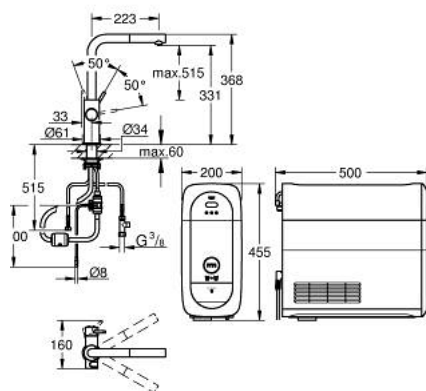

31 539 000 GROHE BLUE HOME L-SPOUT STARTER KIT WITH PULL-OUT SPOUT

ΠΕΡΙΓΡΑΦΗ ΠΡΟΪΟΝΤΟΣ (1/2)

- Χρώμα: chrome
- αποτελούμενο από :
- GROHE Blue Home single-lever sink mixer with filter function
- τοποθέτηση μιας οπής
- L-spout
- κοιμητιά ενεργοποίησης για 3 τύπους φιλτραρισμένου και παγωμένου μεταλλικού νερού
- μεταλλικό, μερικώς ανθρακούχο, ανθρακούχο
- Φινίρισμα GROHE LongLife
- GROHE SilkMove με κεραμικό μηχανισμό 28 mm
- Pull-Out spout for greater flexibility
- swivel tubular spout, swivel area 360°
- ξεχωριστοί εσωτερικοί δίοδοι νερού για φιλτραρισμένο και μη φιλτραρισμένο νερό
- εύκαμπτοι σωλήνες σύνδεσης
- GROHE Blue Home cooler
- delivers 3 liters of chilled sparkling water per hour
- 180 Watt cooling unit, 230 V, 50 Hz
- sound level in standby 44 dB(A)
- τύπος προστασίας IP 21
- έγκριση βάσει Ευρωπαϊκής Συμμόρφωσης (CE)
- απαιτεί οπές εξαιρισμού στη βάση του ντουλαπιού της κουζίνας
- η εγκατάσταση λογισμικού και η παρακολούθηση του φίλτρου και της χωρητικότητας CO₂ είναι δυνατή μέσω του GROHE Watersystems app
- ειδοποιήσεις push για χαμηλή χωρητικότητα φίλτρου CO₂
- με Bluetooth* και σύνδεση Wi-Fi για ασύρματη ανταλλαγή δεδομένων
- για συσκευές Apple** και Android
- Η εμβέλεια Bluetooth (μέγ. 10μ) ποικίλλει ανάλογα με τα υλικά και τα τοιχώματα μεταξύ πομπού και δέκτη
- GROHE Blue filter S-Size and filter head with flexible water hardness adjustment for regions with water hardness of more than 9° dKH
- for regions with water hardness below 9° dKH please order activated carbon filter 40 547 001