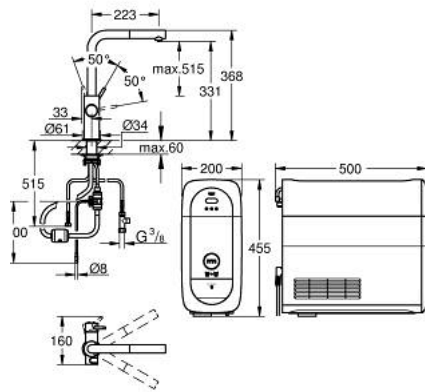

31 539 KS0 GROHE BLUE HOME L-SPOUT STARTER KIT WITH PULL-OUT SPOUT

ΠΕΡΙΓΡΑΦΗ ΠΡΟΪΟΝΤΟΣ (1/2)

- Χρώμα: velvet black
- αποτελούμενο από :
  - GROHE Blue Home single-lever sink mixer with filter function
  - τοποθέτηση μιας οπής
  - L-spout
  - κομπιά ενεργοποίησης για 3 τύπους φιλτραρισμένου και παγωμένου μεταλλικού νερού
  - μεταλλικό, μερικώς ανθρακούχο, ανθρακούχο
  - Φινίρισμα GROHE LongLife
  - GROHE SilkMove με κεραμικό μηχανισμό 28 mm
  - Pull-Out spout for greater flexibility
  - swivel tubular spout, swivel area 360°
  - ξεχωριστοί εσωτερικοί δίοδοι νερού για φιλτραρισμένο και μη φιλτραρισμένο νερό
  - εύκαμπτοι σωλήνες σύνδεσης
  - GROHE Blue Home cooler
  - delivers 3 liters of chilled sparkling water per hour
  - 180 Watt cooling unit, 230 V, 50 Hz
  - sound level in standby 44 dB(A)
  - τύπος προστασίας IP 21
  - έγκριση βάσει Ευρωπαϊκής Συμμόρφωσης (CE)
  - απαιτεί οπές εξαιρισμού στη βάση του ντουλαπιού της κουζίνας
  - η εγκατάσταση λογισμικού και η παρακολούθηση του φίλτρου και της χωρητικότητας CO₂ είναι δυνατή μέσω του GROHE Watersystems app
  - ειδοποιήσεις push για χαμηλή χωρητικότητα φίλτρου CO₂
  - με Bluetooth* και σύνδεση Wi-Fi για ασύρματη ανταλλαγή δεδομένων
  - για συσκευές Apple** και Android
  - Η εμβέλεια Bluetooth (μέγ. 10μ) ποικίλλει ανάλογα με τα υλικά και τα τοιχώματα μεταξύ πομπού και δέκτη
  - GROHE Blue filter S-Size and filter head with flexible water hardness adjustment for regions with water hardness of more than 9° dKH
  - for regions with water hardness below 9° dKH please order activated carbon filter 40 547 001