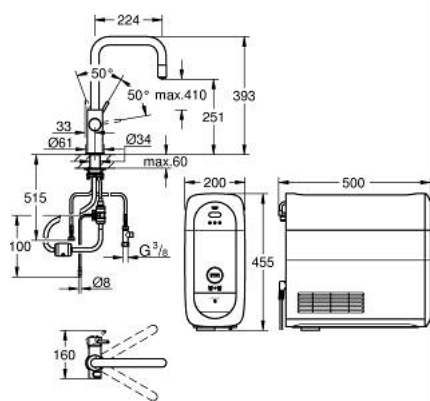

31 543 000 GROHE BLUE HOME U-SPOUT STARTER KIT WITH PULL-OUT MOUSSEUR

ΠΕΡΙΓΡΑΦΗ ΠΡΟΪΟΝΤΟΣ (1/2)

- Χρώμα: chrome
- αποτελούμενο από :
  - GROHE Blue Home single-lever sink mixer with filter function
  - τοποθέτηση μιας οπής
  - ρουξούνι σχήματος U
  - κοιμπιά ενεργοποίησης για 3 τύπους φιλτραρισμένου και παγωμένου μεταλλικού νερού
  - μεταλλικό, μερικώς ανθρακούχο, ανθρακούχο
  - Φινίρισμα GROHE LongLife
  - GROHE SilkMove με κεραμικό μηχανισμό 28 mm
  - Pull-Out spout for greater flexibility
  - swivel tubular spout, swivel area 360°
  - ξεχωριστοί εσωτερικοί δίοδοι νερού για φιλτραρισμένο και μη φιλτραρισμένο νερό
  - εύκαμπτοι σωλήνες σύνδεσης
  - GROHE Blue Home cooler
  - delivers 3 liters of chilled sparkling water per hour
  - 180 Watt cooling unit, 230 V, 50 Hz
  - sound level in standby 44 dB(A)
  - τύπος προστασίας IP 21
  - έγκριση βάσει Ευρωπαϊκής Συμμόρφωσης (CE)
  - απαιτεί οπές εξαιρισμού στη βάση του ντουλαπιού της κουζίνας
  - η εγκατάσταση λογισμικού και η παρακολούθηση του φίλτρου και της χωρητικότητας CO₂ είναι δυνατή μέσω του GROHE Watersystems app
  - ειδοποιήσεις push για χαμηλή χωρητικότητα φίλτρου CO₂
  - με Bluetooth* και σύνδεση Wi-Fi για ασύρματη ανταλλαγή δεδομένων
  - για συσκευές Apple** και Android
  - Η εμφάνιση Bluetooth (μέγ. 10μ) ποικίλλει ανάλογα με τα υλικά και τα τοιχώματα μεταξύ πομπού και δέκτη
  - GROHE Blue filter S-Size and filter head with flexible water hardness adjustment for regions with water hardness of more than 9° dKH
  - for regions with water hardness below 9° dKH please order activated carbon filter 40 547 001