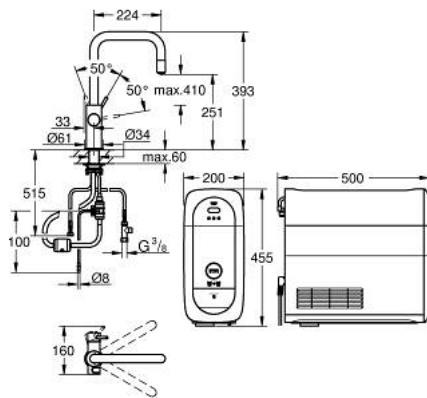

31 543 DC0 GROHE BLUE HOME U-SPOUT STARTER KIT WITH PULL-OUT MOUSSEUR

ΠΕΡΙΓΡΑΦΗ ΠΡΟΪΟΝΤΟΣ (1/2)

- Χρώμα: supersteel
- αποτελούμενο από :
  - GROHE Blue Home single-lever sink mixer with filter function
  - τοποθέτηση μιας οπής
  - ρουξούνι σχήματος U
  - κουμπιά ενεργοποίησης για 3 τύπους φιλτραρισμένου και παγωμένου μεταλλικού νερού
  - μεταλλικό, μερικώς ανθρακούχο, ανθρακούχο
  - Φινίρισμα GROHE LongLife
  - GROHE SilkMove με κεραμικό μηχανισμό 28 mm
  - Pull-Out spout for greater flexibility
  - swivel tubular spout, swivel area 360°
  - ξεχωριστοί εσωτερικοί δίοδοι νερού για φιλτραρισμένο και μη φιλτραρισμένο νερό
  - εύκαμπτοι σωλήνες σύνδεσης
  - GROHE Blue Home cooler
  - delivers 3 liters of chilled sparkling water per hour
  - 180 Watt cooling unit, 230 V, 50 Hz
  - sound level in standby 44 dB(A)
  - τύπος προστασίας IP 21
  - έγκριση βάσει Ευρωπαϊκής Συμμόρφωσης (CE)
  - απαιτεί οπές εξαερισμού στη βάση του ντουλαπιού της κουζίνας
  - η εγκατάσταση λογισμικού και η παρακολούθηση του φίλτρου και της χωρητικότητας CO₂ είναι δυνατή μέσω του GROHE Watersystems app
  - ειδοποιήσεις push για χαμηλή χωρητικότητα φίλτρου CO₂
  - με Bluetooth* και σύνδεση Wi-Fi για ασύρματη ανταλλαγή δεδομένων
  - για συσκευές Apple** και Android
  - Η εμβέλεια Bluetooth (μέγ. 10μ) ποικίλλει ανάλογα με τα υλικά και τα τοιχώματα μεταξύ πομπού και δέκτη
  - GROHE Blue filter S-Size and filter head with flexible water hardness adjustment for regions with water hardness of more than 9° dKH
  - for regions with water hardness below 9° dKH please order activated carbon filter 40 547 001