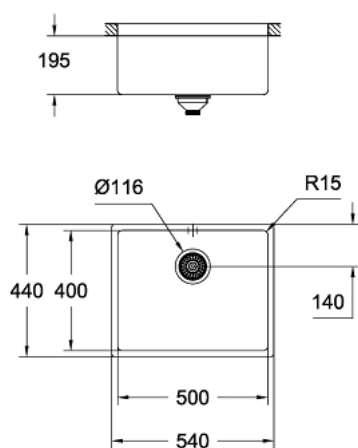

## 31 574 AL0 K700 UNDERMOUNT ΝΕΡΟΧΥΤΗΣ ΑΠΟ ΑΝΟΞΕΙΔΩΤΟ ΧΑΛΥΒΑ

### ΠΕΡΙΓΡΑΦΗ ΠΡΟΪΟΝΤΟΣ

- Χρώμα: brushed hard graphite
- model: K700U 60-S 54.4/44.4 1.0
- mounting type: undermount, top mount or flush mount
- material: stainless steel AISI 304 (V2A)
- Φινίρισμα GROHE LongLife
- finish: satin finish
- GROHE Whisper
- min. cabinet size: 600 mm
- dimensions: 540 x 440 mm
- 1 bowl: 500 x 400 x 195 mm
- GROHE FastFixation installation system
- cut-out: 500 x 400 mm
- drainer: Ø 3.5" basket strainer waste
- accessories included: waste kit, basket strainer waste, mounting set
- amount of fasteners included (flush mount): 6
- amount of fasteners included (undermount): 6