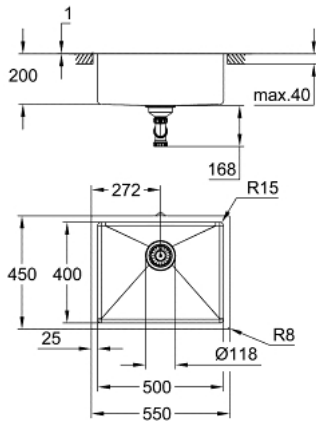

## 31 574 AL1 Κ700U ΝΕΡΟΧΥΤΗΣ ΑΠΟ ΑΝΟΞΕΙΔΩΤΟ ΧΑΛΥΒΑ

### ΠΕΡΙΓΡΑΦΗ ΠΡΟΪΟΝΤΟΣ

- Χρώμα: brushed hard graphite
- model: K700U 60-S 54.4/44.4 1.0
- mounting type: undermount, top mount or flush mount
- material: stainless steel AISI 304 (V2A)
- material thickness: 1 mm
- Φινίρισμα GROHE LongLife
- finish: satin finish
- GROHE Whisper
- min. cabinet size: 600 mm
- dimensions: 550 x 450 mm
- 1 bowl: 500 x 400 x 200 mm
- GROHE FastFixation installation system
- cut-out (undermount): 502 x 402 mm (R16)
- cut-out (top mount): 535 x 435 mm
- cut-out (flush mount): 535 x 435 mm (R3)(top step outer size: -551 x 451 -R8 deep -3.5 mm)
- drainer:  $\varnothing$  3.5" basket strainer waste
- cut-out (top mount): 594 x 442 mm
- accessories included: waste kit, basket strainer waste, mounting set
- amount of fasteners included (top mount): 8
- amount of fasteners included (undermount): 8