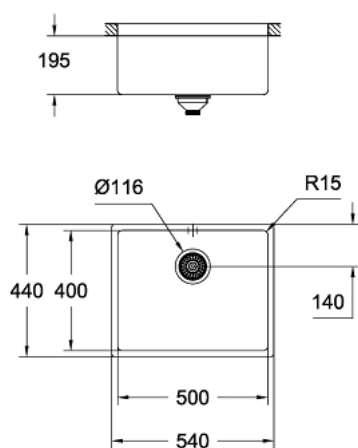

## 31 574 DL0 K700 UNDERMOUNT ΝΕΡΟΧΥΤΗΣ ΑΠΟ ΑΝΟΞΕΙΔΩΤΟ ΧΑΛΥΒΑ

### ΠΕΡΙΓΡΑΦΗ ΠΡΟΪΟΝΤΟΣ

- Χρώμα: brushed warm sunset
- model: K700U 60-S 54.4/44.4 1.0
- mounting type: undermount, top mount or flush mount
- material: stainless steel AISI 304 (V2A)
- Φινίρισμα GROHE LongLife
- finish: satin finish
- GROHE Whisper
- min. cabinet size: 600 mm
- dimensions: 540 x 440 mm
- 1 bowl: 500 x 400 x 195 mm
- GROHE FastFixation installation system
- cut-out: 500 x 400 mm
- drainer: Ø 3.5" basket strainer waste
- accessories included: waste kit, basket strainer waste, mounting set
- amount of fasteners included (flush mount): 6
- amount of fasteners included (undermount): 6