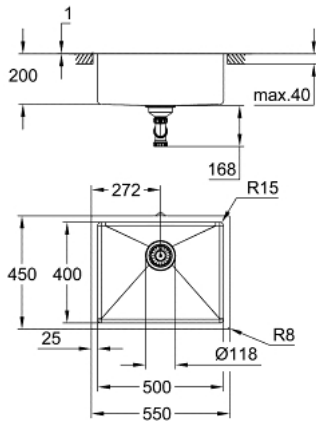

31 574 DL1 Κ700U ΝΕΡΟΧΥΤΗΣ ΑΠΟ ΑΝΟΞΕΙΔΩΤΟ ΧΑΛΥΒΑ

ΠΕΡΙΓΡΑΦΗ ΠΡΟΪΟΝΤΟΣ

- Χρώμα: brushed warm sunset
- model: K700U 60-S 54.4/44.4 1.0
- mounting type: undermount, top mount or flush mount
- material: stainless steel AISI 304 (V2A)
- material thickness: 1 mm
- Φινιρίσμα GROHE LongLife
- finish: satin finish
- GROHE Whisper
- min. cabinet size: 600 mm
- dimensions: 550 x 450 mm
- sound level in standby 44 dB(A)
- GROHE FastFixation installation system
- cut-out (undermount): 502 x 402 mm (R16)
- cut-out (top mount): 535 x 435 mm
- cut-out (flush mount): 535 x 435 mm (R3)(top step outer size: -551 x 451 -R8 deep -3.5 mm)
- drainer: Ø 3.5" basket strainer waste
- accessories included: waste kit, basket strainer waste, mounting set
- amount of fasteners included (top mount): 8
- amount of fasteners included (undermount): 8