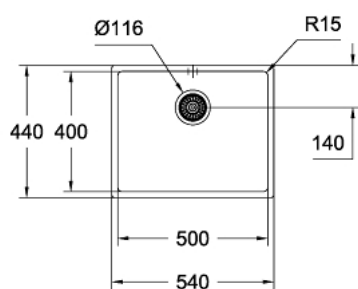

### ΠΕΡΙΓΡΑΦΗ ΠΡΟΪΟΝΤΟΣ

- Χρώμα: brushed cool sunrise
- model: K700U 60-S 54.4/44.4 1.0
- mounting type: undermount, top mount or flush mount
- material: stainless steel AISI 304 (V2A)
- Φινίρισμα GROHE LongLife
- finish: satin finish
- GROHE Whisper
- min. cabinet size: 600 mm
- dimensions: 540 x 440 mm
- 1 bowl: 500 x 400 x 195 mm
- GROHE FastFixation installation system
- cut-out: 500 x 400 mm
- drainer: Ø 3.5" basket strainer waste
- accessories included: waste kit, basket strainer waste, mounting set
- amount of fasteners included (flush mount): 6
- amount of fasteners included (undermount): 6