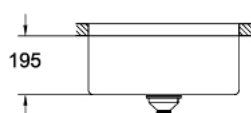

### ΠΕΡΙΓΡΑΦΗ ΠΡΟΪΟΝΤΟΣ

- Χρώμα: brushed cool sunrise
- model: K700U 60-S 54.4/44.4 1.0
- mounting type: undermount, top mount or flush mount
- material: stainless steel AISI 304 (V2A)
- Φινίρισμα GROHE LongLife
- finish: satin finish
- GROHE Whisper
- min. cabinet size: 600 mm
- dimensions: 540 x 440 mm
- 1 bowl: 500 x 400 x 195 mm
- GROHE FastFixation installation system
- cut-out: 500 x 400 mm
- drainer: Ø 3.5" basket strainer waste
- accessories included: waste kit, basket strainer waste, mounting set
- amount of fasteners included (flush mount): 6
- amount of fasteners included (undermount): 6