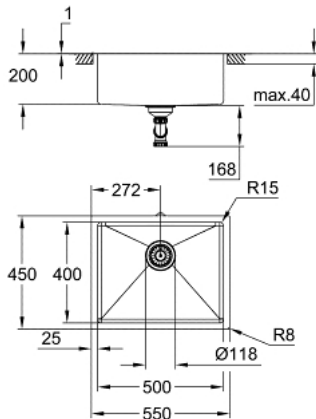

31 574 GN1 K700U ΝΕΡΟΧΥΤΗΣ ΑΠΟ ΑΝΟΞΕΙΔΩΤΟ ΧΑΛΥΒΑ

ΠΕΡΙΓΡΑΦΗ ΠΡΟΪΟΝΤΟΣ

- Χρώμα: brushed cool sunrise
- model: K700U 60-S 54.4/44.4 1.0
- mounting type: undermount, top mount or flush mount
- material: stainless steel AISI 304 (V2A)
- material thickness: 1 mm
- Φινιρίσμα GROHE LongLife
- finish: satin finish
- GROHE Whisper
- min. cabinet size: 600 mm
- dimensions: 550 x 450 mm
- 1 bowl: 500 x 400 x 200 mm
- GROHE FastFixation installation system
- cut-out (undermount): 502 x 402 mm (R16)
- cut-out (top mount): 535 x 435 mm
- cut-out (flush mount): 535 x 435 mm (R3)(top step outer size: -551 x 451 -R8 deep -3.5 mm)
- drainer: Ø 3.5" basket strainer waste
- accessories included: waste kit, basket strainer waste, mounting set
- amount of fasteners included (top mount): 8
- amount of fasteners included (undermount): 8