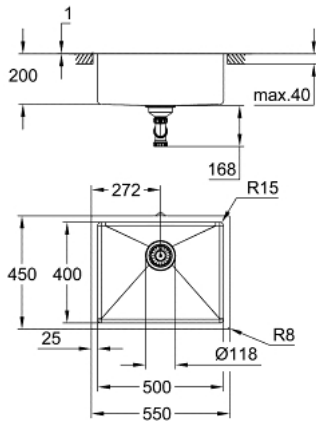

31 574 SD1 Κ700U ΝΕΡΟΧΥΤΗΣ ΑΠΟ ΑΝΟΞΕΙΔΩΤΟ ΧΑΛΥΒΑ

ΠΕΡΙΓΡΑΦΗ ΠΡΟΪΟΝΤΟΣ

- Χρώμα: stainless steel
- model: K700U 60-S 54.4/44.4 1.0
- mounting type: undermount, top mount or flush mount
- material: stainless steel AISI 304 (V2A)
- material thickness: 1 mm
- Φινίρισμα GROHE LongLife
- finish: satin finish
- GROHE Whisper
- min. cabinet size: 600 mm
- dimensions: 550 x 450 mm
- 1 bowl: 500 x 400 x 200 mm
- outer radius: R16 (undermount)/R3 (topmount), inner bowl radius: R15
- GROHE FastFixation installation system
- cut-out (undermount): 502 x 402 mm (R16)
- cut-out (top mount): 535 x 435 mm
- cut-out (flush mount): 535 x 435 mm (R3)(top step outer size: -551 x 451 -R8 deep -3.5 mm)
- drainer: Ø 3.5" basket strainer waste
- accessories included: waste kit, basket strainer waste, mounting set
- optional: push to open excenter (40 986 SD0)
- amount of fasteners included (top mount): 8
- amount of fasteners included (undermount): 8

31 574 SD1 Κ700U ΝΕΡΟΧΥΤΗΣ ΑΠΟ ΑΝΟΞΕΙΔΩΤΟ ΧΑΛΥΒΑ

ΑΝΤΑΛΛΑΚΤΙΚΑ , Μαΐου 2019 – τώρα

1: Τάπα (Αριθμός ανταλλακτικού 42589SD0)

2: Cover element (Αριθμός ανταλλακτικού 42590SD0)