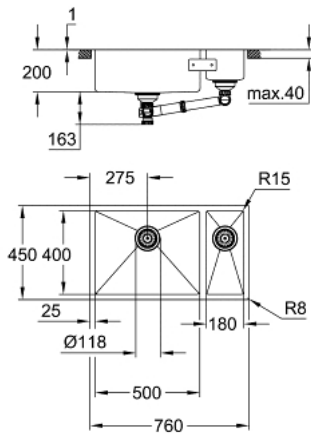

31 575 SD1 K700U ΝΕΡΟΧΥΤΗΣ ΑΠΟ ΑΝΟΞΕΙΔΩΤΟ ΧΑΛΥΒΑ

ΠΕΡΙΓΡΑΦΗ ΠΡΟΪΟΝΤΟΣ

- Χρώμα: stainless steel
- model: K700U 80-S 76/45 1.5 lh
- mounting type: undermount, top mount or flush mount
- material: stainless steel AISI 304 (V2A)
- material thickness: 1 mm
- Φινίρισμα GROHE LongLife
- finish: satin finish
- GROHE Whisper
- min. cabinet size: 800 mm
- dimensions: 760 x 450 mm
- 1 bowl: 500 x 400 x 200 mm
- 0.5 bowl: 180 x 400 x 140 mm
- outer radius: R16 (undermount)/R3 (topmount), inner bowl radius: R15
- GROHE FastFixation installation system
- sink mountable left
- cut-out (undermount): 712 x 402 mm (R16)
- cut-out (top mount): 745 x 435 mm (R3)
- cut-out (flush mount): 745 x 435 mm (R3) (top step outer size: -761 x 451 -R8 deep -3.5 mm)
- drainer: Ø 3.5" basket strainer waste
- accessories included: waste kit, basket strainer waste, mounting set
- optional: push to open excenter (40 986 SD0)
- amount of fasteners included (top mount): 10
- amount of fasteners included (undermount): 10

31 575 SD1 Κ700U ΝΕΡΟΧΥΤΗΣ ΑΠΟ ΑΝΟΞΕΙΔΩΤΟ ΧΑΛΥΒΑ

ΑΝΤΑΛΛΑΚΤΙΚΑ , Μαΐου 2019 – τώρα

1: Τάπα (Αριθμός ανταλλακτικού 42589SD0)

2: Cover element (Αριθμός ανταλλακτικού 42590SD0)