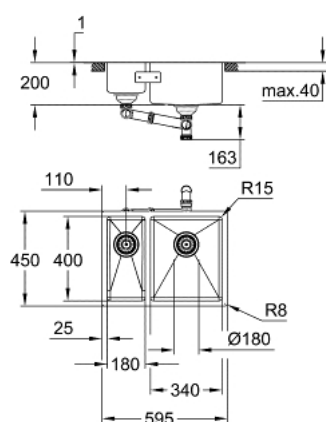

## 31 576 SD1 Κ700U ΝΕΡΟΧΥΤΗΣ ΑΠΟ ΑΝΟΞΕΙΔΩΤΟ ΧΑΛΥΒΑ

### ΠΕΡΙΓΡΑΦΗ ΠΡΟΪΟΝΤΟΣ

- Χρώμα: stainless steel
- model: K700U 60-S 59.5/45 1.5 rh
- mounting type: undermount, top mount or flush mount
- material: stainless steel AISI 304 (V2A)
- material thickness: 1 mm
- Φινίρισμα GROHE LongLife
- finish: satin finish
- GROHE Whisper
- min. cabinet size: 600 mm
- dimensions: 595 x 450 mm
- 1 bowl: 340 x 400 x 200 mm
- 0.5 bowl: 180 x 400 x 140 mm
- outer radius: R16 (undermount)/R3 (topmount), inner bowl radius: R15
- GROHE FastFixation installation system
- sink mountable right
- cut-out (undermount): 547 x 402 mm (R16)
- cut-out (top mount): 580 x 435 mm (R3)
- cut-out (flush mount): 580 x 435 mm (R3) (top step outer size: -596 x 451 -R8 deep -3.5 mm)
- drainer: Ø 3.5" basket strainer waste
- accessories included: waste kit, basket strainer waste, mounting set
- optional: push to open excenter (40 986 SD0)
- amount of fasteners included (top mount): 8
- amount of fasteners included (undermount): 8

## 31 576 SD1 Κ700U ΝΕΡΟΧΥΤΗΣ ΑΠΟ ΑΝΟΞΕΙΔΩΤΟ ΧΑΛΥΒΑ

**ΑΝΤΑΛΛΑΚΤΙΚΑ** , Μαΐου 2019 – τώρα

1: Τάπα (Αριθμός ανταλλακτικού 42589SD0)

2: Cover element (Αριθμός ανταλλακτικού 42590SD0)