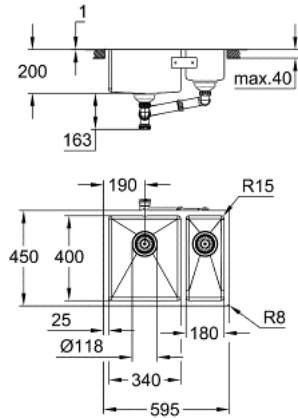

31 577 SD1 Κ700U ΝΕΡΟΧΥΤΗΣ ΑΠΟ ΑΝΟΞΕΙΔΩΤΟ ΧΑΛΥΒΑ

ΠΕΡΙΓΡΑΦΗ ΠΡΟΪΟΝΤΟΣ

- Χρώμα: stainless steel
- model: K700U 60-S 59.5/45 1.5 lh
- mounting type: undermount, top mount or flush mount
- material: stainless steel AISI 304 (V2A)
- material thickness: 1 mm
- Φινίρισμα GROHE LongLife
- finish: satin finish
- GROHE Whisper
- min. cabinet size: 600 mm
- dimensions: 595 x 450 mm
- 1 bowl: 340 x 400 x 200 mm
- 0.5 bowl: 180 x 400 x 140 mm
- outer radius: R16 (undermount)/R3 (topmount), inner bowl radius: R15
- GROHE FastFixation installation system
- sink mountable left
- cut-out (undermount): 547 x 402 mm (R16)
- cut-out (top mount): 580 x 435 mm (R3)
- cut-out (flush mount): 580 x 435 mm (R3) (top step outer size: -596 x 451 -R8 deep -3.5 mm)
- drainer: Ø 3.5" basket strainer waste
- accessories included: waste kit, basket strainer waste, mounting set
- optional: push to open excenter (40 986 SD0)
- amount of fasteners included (top mount): 8
- amount of fasteners included (undermount): 8

31 577 SD1 Κ700U ΝΕΡΟΧΥΤΗΣ ΑΠΟ ΑΝΟΞΕΙΔΩΤΟ ΧΑΛΥΒΑ

ΑΝΤΑΛΛΑΚΤΙΚΑ , Μαΐου 2019 – τώρα

1: Τάπα (Αριθμός ανταλλακτικού 42589SD0)

2: Cover element (Αριθμός ανταλλακτικού 42590SD0)