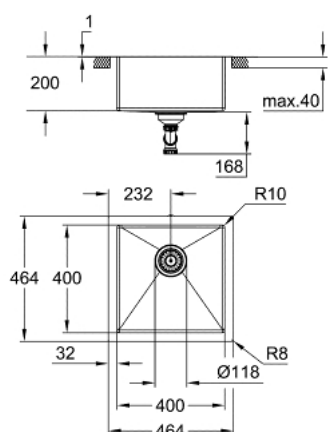

31 578 SD1 K700 ΝΕΡΟΧΥΤΗΣ ΑΠΟ ΑΝΟΞΕΙΔΩΤΟ ΧΑΛΥΒΑ

ΠΕΡΙΓΡΑΦΗ ΠΡΟΪΟΝΤΟΣ

- Χρώμα: stainless steel
- model: K700 45-S 46.4/46.4 1.0
- mounting type: undermount, top mount or flush mount
- material: stainless steel AISI 304 (V2A)
- material thickness: 1 mm
- Φινίρισμα GROHE LongLife
- finish: satin finish
- GROHE Whisper
- min. cabinet size: 450 mm
- dimensions: 464 x 464 mm
- 1 bowl: 400 x 400 x 200 mm
- outer radius: R11 (undermount)/R3 (topmount), inner bowl radius: R10
- GROHE FastFixation installation system
- cut-out (undermount): 402 x 402 mm (R11)
- cut-out (top mount): 449 x 449 mm (R3)
- cut-out (flush mount): 449 x 449 mm (R3) (top step outer size: -465 x 465 -R8 deep -3.5 mm)
- drainer: Ø 3.5" basket strainer waste
- accessories included: waste kit, basket strainer waste, mounting set
- optional: push to open excenter (40 986 SD0)
- amount of fasteners included (top mount): 8
- amount of fasteners included (undermount): 8

31 578 SD1 K700 ΝΕΡΟΧΥΤΗΣ ΑΠΟ ΑΝΟΞΕΙΔΩΤΟ ΧΑΛΥΒΑ

ΑΝΤΑΛΛΑΚΤΙΚΑ , Μαΐου 2019 – τώρα

1: Τάπα (Αριθμός ανταλλακτικού 42589SD0)

2: Cover element (Αριθμός ανταλλακτικού 42590SD0)