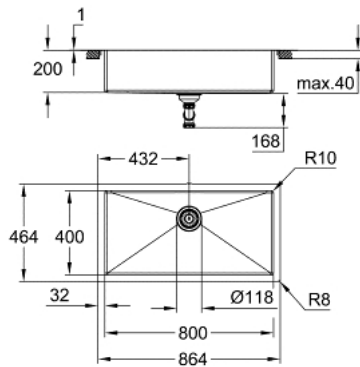

### ΠΕΡΙΓΡΑΦΗ ΠΡΟΪΟΝΤΟΣ (1/2)

- Χρώμα: stainless steel
- model: K700 90-S 86.4/46.4 1.0
- mounting type: undermount, top mount or flush mount
- material: stainless steel AISI 304 (V2A)
- material thickness: 1 mm
- Φινίρισμα GROHE LongLife
- finish: satin finish
- GROHE Whisper
- min. cabinet size: 900 mm
- dimensions: 864 x 464 mm
- 1 bowl: 800 x 400 x 200 mm
- outer radius: R11 (undermount)/R3 (topmount), inner bowl radius: R10
- GROHE FastFixation installation system
- cut-out (undermount): 802 x 402 mm (R11)
- cut-out (top mount): 849 x 449 mm (R3)
- cut-out (flush mount): 849 x 449 mm (R3) (top step outer size: -865 x 465 -R8 deep -3.5 mm)
- drainer:  $\varnothing 3.5$ " basket strainer waste
- accessories included: waste kit, basket strainer waste, mounting set
- optional: push to open excenter (40 986 SD0)
- amount of fasteners included (top mount): 8