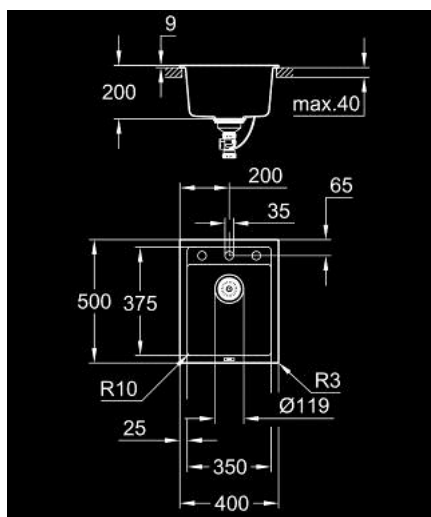

## 31 650 AP0 K700 ΣΥΝΘΕΤΙΚΟΣ ΝΕΡΟΧΥΤΗΣ

### ΠΕΡΙΓΡΑΦΗ ΠΡΟΪΟΝΤΟΣ

- Χρώμα: granite black
- model: K700 50-C 40/50 1.0
- mounting type: top mount
- material: quartz composite
- GROHE Whisper
- min. cabinet size: 500 mm
- dimensions: 400 x 500 mm
- 1 bowl: 350 x 375 x 200 mm
- outer radius: R6, inner bowl radius: R45
- GROHE FastFixation installation system
- cut-out: 380 x 480 mm
- drainer: automatic waste fitting
- accessories included: automatic waste fitting with rotary handle, waste kit, basket strainer waste, mounting set
- optional: push to open excenter (40 986 SD0)
- amount of fasteners included (top mount): 6
- heat resistant up to 180° C