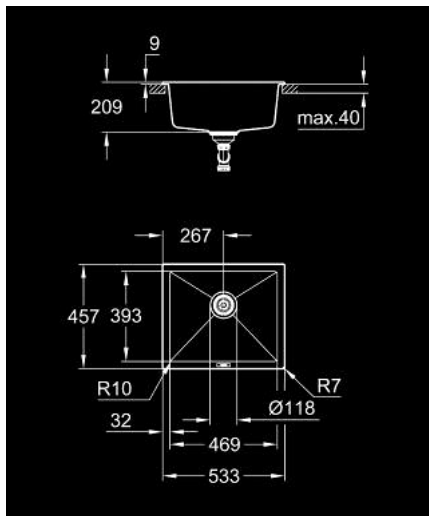

### ΠΕΡΙΓΡΑΦΗ ΠΡΟΪΟΝΤΟΣ

- Χρώμα: granite black
- model: K700U 60-C 53.3/45.7 1.0
- mounting type: top mount or undermount
- material: quartz composite
- GROHE Whisper
- min. cabinet size: 600 mm
- dimensions: 533 x 457 mm
- 1 bowl: 469 x 393 x 205 mm
- outer radius: R7, inner bowl radius: R10
- GROHE FastFixation installation system
- cut-out (top mount): 518 x 442 mm
- cut-out (undermount): 468 x 390 mm
- drainer: Ø 3.5" basket strainer waste
- accessories included: waste kit, basket strainer waste, mounting set
  
- optional: push to open excenter (40 986 SD0)
  
- amount of fasteners included (top mount): 6
- amount of fasteners included (undermount): 6
- heat resistant up to 180° C