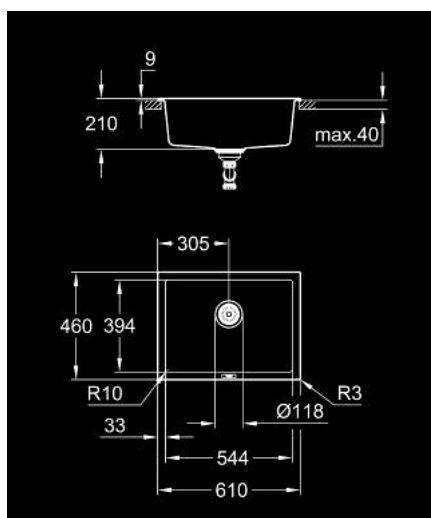

31 655 AP0 K700U ΣΥΝΘΕΤΙΚΟΣ ΝΕΡΟΧΥΤΗΣ

ΠΕΡΙΓΡΑΦΗ ΠΡΟΪΟΝΤΟΣ

- Χρώμα: granite black
- model: K700U 70-C 61/45.7 1.0
- mounting type: top mount or undermount
- material: quartz composite
- GROHE Whisper
- min. cabinet size: 700 mm
- dimensions: 610 x 460 mm
- 1 bowl: 544 x 394 x 205 mm
- outer radius: R3, inner bowl radius: R10
- GROHE FastFixation installation system
- cut-out (top mount): 594 x 442 mm
- cut-out (undermount): 543 x 393 mm
- drainer: Ø 3.5" basket strainer waste
- accessories included: waste kit, basket strainer waste, mounting set

- optional: push to open excenter (40 986 SD0)

- amount of fasteners included (top mount): 6
- amount of fasteners included (undermount): 6
- heat resistant up to 180° C

31 655 AP0 Κ700U ΣΥΝΘΕΤΙΚΟΣ ΝΕΡΟΧΥΤΗΣ