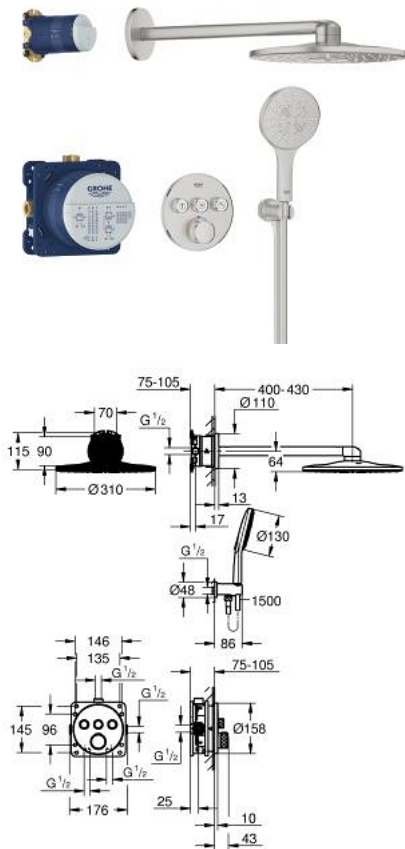

34 863 DC0 GROHTHERM SMARTCONTROL CONCEALED SHOWER SYSTEM WITH RAINSHOWER SMARTACTIVE 310

ΠΕΡΙΓΡΑΦΗ ΠΡΟΪΟΝΤΟΣ

- Χρώμα: supersteel
- αποτελούμενο από :
 - concealed safety mixer with 3 valves (29 121)
 - GROHE Rapido SmartBox universal rough-in box, 1/2" (35 604)
 - Rainshower SmartActive 310 head shower set 2 sprays (26 475) including horizontal shower arm 430 mm and head shower rough-in (26 483)
 - Rainshower SmartActive 130 hand shower 3 sprays
 - shower outlet elbow 1/2" with holder (26 658)
 - σπιράλ Silverflex 1500 mm 1/2" x 1/2"
 - optional flow regulator 9.5 l/min included for hand shower