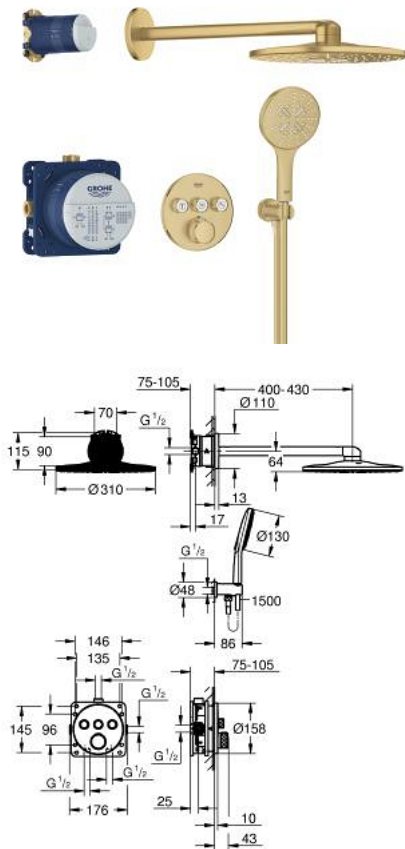

## 34 863 GN0 GROHTHERM SMARTCONTROL CONCEALED SHOWER SYSTEM WITH RAINSHOWER SMARTACTIVE 310

### ΠΕΡΙΓΡΑΦΗ ΠΡΟΪΟΝΤΟΣ

- Χρώμα: brushed cool sunrise
- αποτελούμενο από :
  - concealed safety mixer with 3 valves (29 121)
  - GROHE Rapido SmartBox universal rough-in box, 1/2" (35 604)
  - Rainshower SmartActive 310 head shower set 2 sprays (26 475) including horizontal shower arm 430 mm and head shower rough-in (26 483)
  - Rainshower SmartActive 130 hand shower 3 sprays
  - shower outlet elbow 1/2" with holder (26 658)
  - σπιράλ Silverflex 1500 mm 1/2" x 1/2"
  - optional flow regulator 9.5 l/min included for hand shower