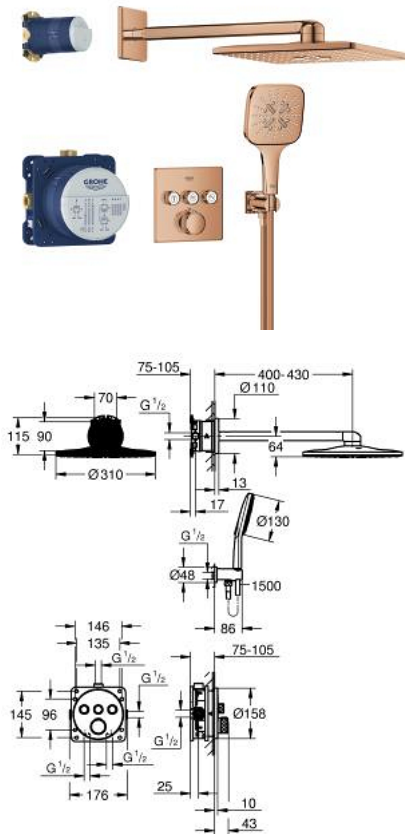

## 34 864 DA0 GROHTHERM SMARTCONTROL CONCEALED SHOWER SYSTEM WITH RAINSHOWER SMARTACTIVE 310 CUBE

### ΠΕΡΙΓΡΑΦΗ ΠΡΟΪΟΝΤΟΣ

- Χρώμα: warm sunset
- αποτελούμενο από :
  - concealed safety mixer with 3 valves (29 126)
  - GROHE Rapido SmartBox universal rough-in box, 1/2" (35 604)
  - Rainshower SmartActive 310 Cube head shower set 2 sprays (26 479) including horizontal shower arm 430 mm and head shower rough-in (26 483)
  - Rainshower SmartActive 130 Cube hand shower 3 sprays
  - shower outlet elbow 1/2" with holder (26 659)
  - σπιράλ Silverflex 1500 mm 1/2" x 1/2"
  - optional flow regulator 9.5 l/min included for hand shower