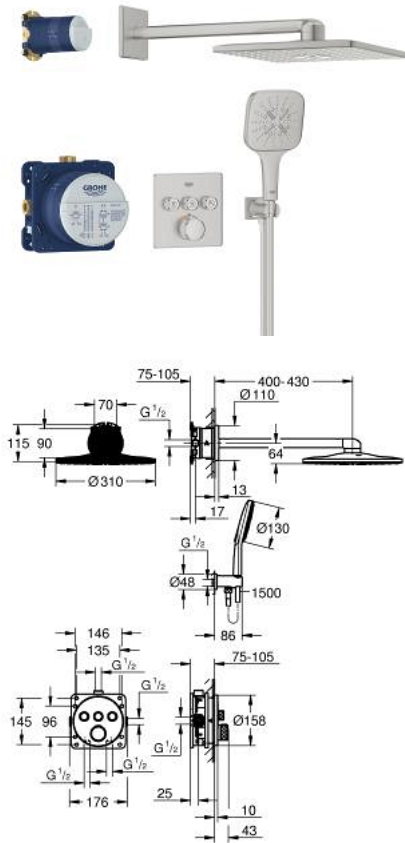

34 864 DC0 GROHTHERM SMARTCONTROL CONCEALED SHOWER SYSTEM WITH RAINSHOWER SMARTACTIVE 310 CUBE

ΠΕΡΙΓΡΑΦΗ ΠΡΟΪΟΝΤΟΣ

- Χρώμα: supersteel
- αποτελούμενο από :
 - concealed safety mixer with 3 valves (29 126)
 - GROHE Rapido SmartBox universal rough-in box, 1/2" (35 604)
 - Rainshower SmartActive 310 Cube head shower set 2 sprays (26 479) including horizontal shower arm 430 mm and head shower rough-in (26 483)
 - Rainshower SmartActive 130 Cube hand shower 3 sprays
 - shower outlet elbow 1/2" with holder (26 659)
 - σπιράλ Silverflex 1500 mm 1/2" x 1/2"
 - optional flow regulator 9.5 l/min included for hand shower