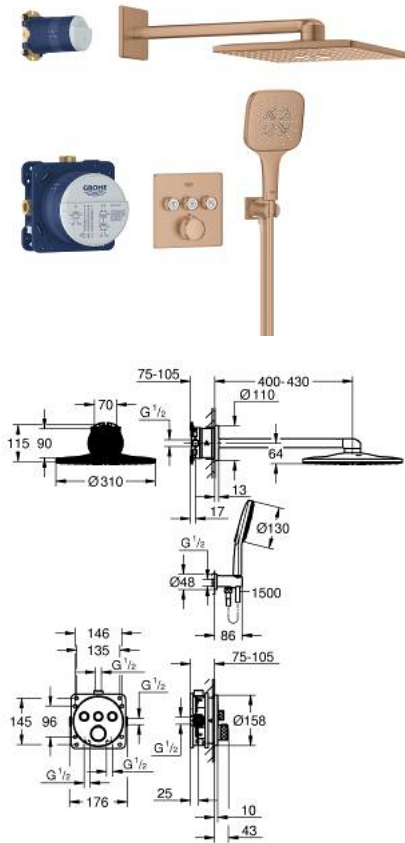

34 864 DL0 GROHTHERM SMARTCONTROL CONCEALED SHOWER SYSTEM WITH RAINSHOWER SMARTACTIVE 310 CUBE

ΠΕΡΙΓΡΑΦΗ ΠΡΟΪΟΝΤΟΣ

- Χρώμα: brushed warm sunset
- αποτελούμενο από :
 - concealed safety mixer with 3 valves (29 126)
 - GROHE Rapido SmartBox universal rough-in box, 1/2" (35 604)
 - Rainshower SmartActive 310 Cube head shower set 2 sprays (26 479) including horizontal shower arm 430 mm and head shower rough-in (26 483)
 - Rainshower SmartActive 130 Cube hand shower 3 sprays
 - shower outlet elbow 1/2" with holder (26 659)
 - σπιράλ Silverflex 1500 mm 1/2" x 1/2"
 - optional flow regulator 9.5 l/min included for hand shower