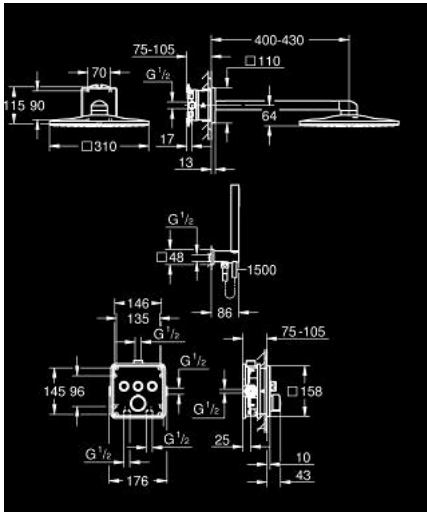

## 34 873 000 SMARTCONTROL CONCEALED SHOWER SYSTEM WITH RAINSHOWER SMARTACTIVE 310 CUBE

### ΠΕΡΙΓΡΑΦΗ ΠΡΟΪΟΝΤΟΣ

- Χρώμα: chrome
- αποτελούμενο από :
  - concealed mixer with 3 valves (29 149)
  - GROHE Rapido SmartBox universal rough-in box, 1/2" (35 604)
  - Rainshower SmartActive 310 Cube head shower set 2 sprays (26 479) including horizontal shower arm 430 mm and head shower rough-in (26 483)
  - hand shower Euphoria Cube Stick, 1 spray (27 698)
  - shower outlet elbow 1/2" with holder (26 659)
  - σπιράλι Silverflex 1500 mm 1/2" x 1/2" (28 364)
  - optional flow regulator 9.5 l/min included for hand shower