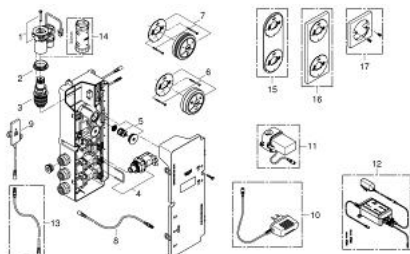

36 289 000 F-DIGITAL DIGITAL CONTROLLER AND DIGITAL DIVERTER FOR BATH

ΑΝΤΑΛΛΑΚΤΙΚΑ , Μαρτίου 2015 – τώρα

1. 1: Ενεργοποιητής (Αριθμός ανταλλακτικού 42337000)
2. 2: Δακτύλιος στερέωσης (Αριθμός ανταλλακτικού 47765000)
3. 3: Θερμοστατικός μηχανισμός 3/4" (Αριθμός ανταλλακτικού 47881000)
4. 4: Μαγνητική βαλβίδα (Αριθμός ανταλλακτικού 42340000)
5. 5: Βαλβίδα αντεπιστροφής (Αριθμός ανταλλακτικού 47753000)
6. 6: Τηλεχειριστήριο (Αριθμός ανταλλακτικού 48114000)
7. 7: Digital controller
   Remote controller for bath or shower (Αριθμός ανταλλακτικού 36309000)
8. 8: Connection wire (Αριθμός ανταλλακτικού 47727000)
9. 9: Transceiver (Αριθμός ανταλλακτικού 36356000)
10. 10: Βύσμα τροφοδοσίας 230 V (Αριθμός ανταλλακτικού 65790000)*
11. 11: Plug power supply 110-240 V (Αριθμός ανταλλακτικού 36078000)*
12. 12: Non-interruptible power supply (Αριθμός ανταλλακτικού 36394000)*
13. 13: Connection wire (Αριθμός ανταλλακτικού 65815000)*
14. 14: Κλειδί (Αριθμός ανταλλακτικού 19332000)*
15. 15: <pre>Πλάκα στήριξης για ψηφιακό χειριστήριο & Digital Diverter</pre> (Αριθμός ανταλλακτικού 40479000)*
16. 16: <pre>Πλάκα στήριξης για ψηφιακό χειριστήριο & Digital Diverter</pre> (Αριθμός ανταλλακτικού 40548000)*
17. 17: <pre>Πλάκα στήριξης για ψηφιακό χειριστήριο</pre> (Αριθμός ανταλλακτικού 40710000)*

* Προαιρετικά εξαρτήματα