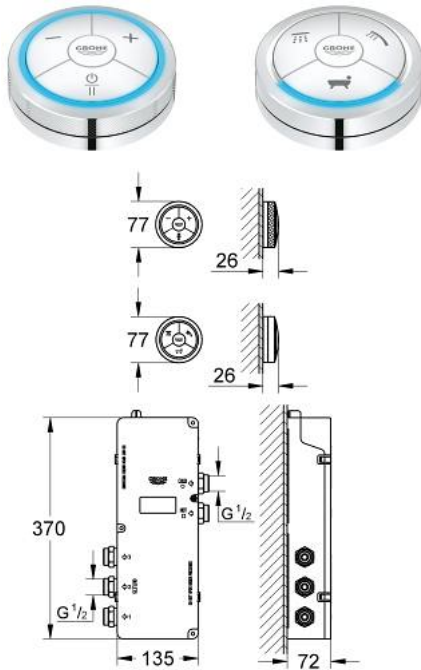

36 289 000 F-DIGITAL DIGITAL CONTROLLER AND DIGITAL DIVERTER FOR BATH

ΠΕΡΙΓΡΑΦΗ ΠΡΟΪΟΝΤΟΣ

- Χρώμα: chrome
- including digital thermostat unit
- Digital Controller - intuitive multifunctional operating unit
- - Wireless technology
- - Temperature and flow control
- - Pause-function
- - Memory function
- - LED ring incl. warming-up function: visual feedback when preferred temperature is reached
- digital diverter for bath
- - Diverter: head-, hand shower and bath spout
- - LED ring (indication of outlet)
- digital thermostat unit (concealed body)
- - warm/cold-supplies 1/2"
- - 3 outlets 1/2" bath diverter
- default setting configurable during installation:
- - automatic safety shut-off after 20 min
- GROHE SafeStop at 38°C
- transceiver unit for Digital Controller and Digital thermostat unit incl. cable 3 m
- GROHE TurboStat digital controlled compact cartridge with wax thermoelement
- Φινίρισμα GROHE LongLife
- GROHE EcoJoy - Less water, perfect flow
- requires:
- built-in power supply 36 078 000 or plug power supply 65 790 000
- ελάχιστη προτεινόμενη πίεση 1.0 bar