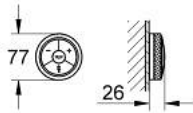

36 292 000 F-DIGITAL DIGITAL CONTROLLER FOR BATH OR SHOWER

ΠΕΡΙΓΡΑΦΗ ΠΡΟΪΟΝΤΟΣ

- Χρώμα: chrome
- including digital thermostat unit
- Digital Controller - intuitive multifunctional operating unit
- - Wireless technology
- - Temperature and flow control
- - Pause-function
- - Memory function
- - LED ring incl. warming-up function: visual feedback when preferred temperature is reached
- digital thermostat unit (concealed body)
- - 1 outlet 1/2"
- - warm/cold-supplies 1/2"
- default setting configurable during installation:
- - automatic safety shut-off after 20 min
- GROHE SafeStop at 38°C
- transceiver unit for Digital Controller and Digital thermostat unit incl. cable 3 m
- GROHE TurboStat digital controlled compact cartridge with wax thermoelement
- Φινίρισμα GROHE LongLife
- GROHE EcoJoy - Less water, perfect flow
- requires:
- built-in power supply 36 078 000 or plug power supply 65 790 000
- ελάχιστη προτεινόμενη πίεση 1.0 bar