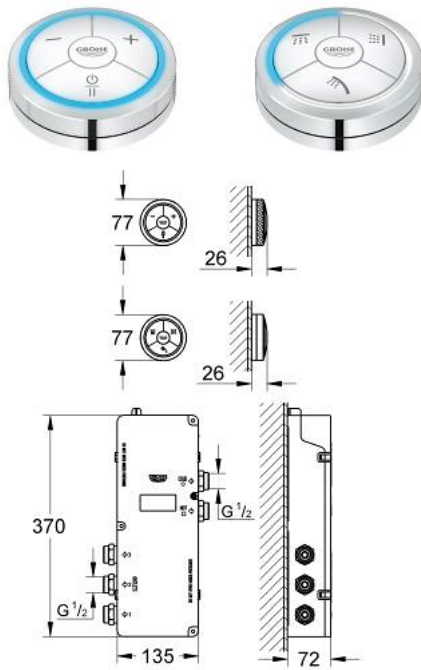

## 36 295 000 F-DIGITAL DIGITAL CONTROLLER AND DIGITAL DIVERTER FOR SHOWER

### ΠΕΡΙΓΡΑΦΗ ΠΡΟΪΟΝΤΟΣ

- Χρώμα: chrome
- including digital thermostat unit
- Digital Controller - intuitive multifunctional operating unit
- - Wireless technology
- - Temperature and flow control
- - Pause-function
- - Memory function
- - LED ring incl. warming-up function: visual feedback when preferred temperature is reached
- digital diverter for shower
- - Diverter: head- side- and hand shower
- - LED ring (indication of outlet)
- digital thermostat unit (concealed body)
- - warm/cold-supplies 1/2"
- - 3 outlets 1/2" shower diverter
- default setting configurable during installation:
- - automatic safety shut-off after 20 min
- GROHE SafeStop at 38°C
- transceiver unit for Digital Controller and Digital thermostat unit incl. cable 3 m
- GROHE TurboStat digital controlled compact cartridge with wax thermoelement
- Φινίρισμα GROHE LongLife
- GROHE EcoJoy - Less water, perfect flow
- requires:
- built-in power supply 36 078 000 or plug power supply 65 790 000
- ελάχιστη προτεινόμενη πίεση 1.0 bar