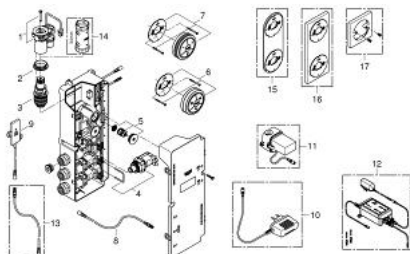

36 295 000 F-DIGITAL DIGITAL CONTROLLER AND DIGITAL DIVERTER FOR SHOWER

ΑΝΤΑΛΛΑΚΤΙΚΑ , Μαρτίου 2015 – τώρα

1. 1: Ενεργοποιητής (Αριθμός ανταλλακτικού 42337000)
2. 2: Δακτύλιος στερέωσης (Αριθμός ανταλλακτικού 47765000)
3. 3: Θερμοστατικός μηχανισμός 3/4" (Αριθμός ανταλλακτικού 47881000)
4. 4: Μαγνητική βαλβίδα (Αριθμός ανταλλακτικού 42340000)
5. 5: Βαλβίδα αντεπιστροφής (Αριθμός ανταλλακτικού 47753000)
6. 6: Τηλεχειριστήριο (Αριθμός ανταλλακτικού 48113000)
7. 7: Digital controller
   Remote controller for bath or shower (Αριθμός ανταλλακτικού 36309000)
8. 8: Connection wire (Αριθμός ανταλλακτικού 47727000)
9. 9: Transceiver (Αριθμός ανταλλακτικού 36356000)
10. 10: Βύσμα τροφοδοσίας 230 V (Αριθμός ανταλλακτικού 65790000)*
11. 11: Plug power supply 110-240 V (Αριθμός ανταλλακτικού 36078000)*
12. 12: Non-interruptible power supply (Αριθμός ανταλλακτικού 36394000)*
13. 13: Connection wire (Αριθμός ανταλλακτικού 65815000)*
14. 14: Κλειδί (Αριθμός ανταλλακτικού 19332000)*
15. 15: <pre>Πλάκα στήριξης για ψηφιακό χειριστήριο & Digital Diverter</pre> (Αριθμός ανταλλακτικού 40479000)*
16. 16: <pre>Πλάκα στήριξης για ψηφιακό χειριστήριο & Digital Diverter</pre> (Αριθμός ανταλλακτικού 40548000)*
17. 17: <pre>Πλάκα στήριξης για ψηφιακό χειριστήριο</pre> (Αριθμός ανταλλακτικού 40710000)*

* Προαιρετικά εξαρτήματα