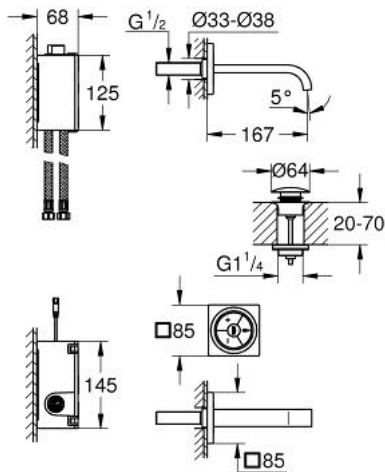

## 36 343 000 ALLURE F-DIGITAL DIGITAL BASIN MIXER S-SIZE

### ΠΕΡΙΓΡΑΦΗ ΠΡΟΪΟΝΤΟΣ

- Χρώμα: chrome
- including digital mixing device
- επίτοιχη
- Digital Controller - intuitive multifunctional operating unit
- - Wireless technology
- - Temperature and flow control
- - Pause-function
- - Memory function
- - LED ring
- digital mixing device
- - digital controlled valves
- - integrated temperature sensor
- default setting configurable during installation:
- - automatic safety shut-off after 60 sec.
- Φινίρισμα GROHE LongLife
- GROHE EcoJoy - Less water, perfect flow
- ρουξούνι με φίλτρο
- προβολή 167 mm
- Push-open waste set 1 1/4"
- incl. plug power supply 65 790 000
- ελάχιστη προτεινόμενη πίεση 1.0 bar
- requires built-in power supply 36 078 000