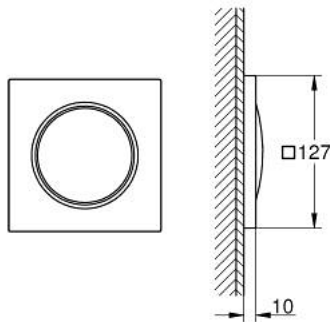

36 472 MS0 F-DIGITAL DELUXE ΣΕΤ ΦΩΤΟΣ

ΠΕΡΙΓΡΑΦΗ ΠΡΟΪΟΝΤΟΣ

- Χρώμα: satin steel
- 127 x 127 mm per module
- full spectrum LED: soft light with changing rainbow colours
- individually adjustable: permanent lighting with colour selection
- αποτελούμενο από :
 - - 1 light module with two plug connections
 - - 1 light module with one plug connection
- waterproof & corrosion protected
- supply voltage: 12 V DC
- έγκριση βάσει Ευρωπαϊκής Συμμόρφωσης (CE)
- Φινίρισμα GROHE LongLife
- requires rough-in set (29 412), base unit box (112 133 9990), power supply (117 699 9990) and various cable connections – all components to be ordered separately due to installation situation
- Product contains built-in LED lamps, which cannot be changed: energy efficiency class: A+