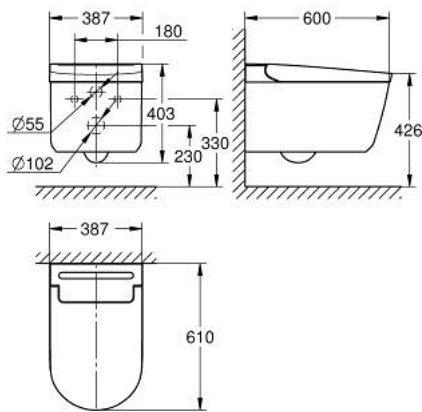

36 508 SH0 GROHE SENSIA PRO ΗΛΕΚΤΡΟΝΙΚΗ ΛΕΚΑΝΗ

ΠΕΡΙΓΡΑΦΗ ΠΡΟΪΟΝΤΟΣ

- Χρώμα: alpine white
- GROHE Hygiene Clean: with antibacterial glazing HyperClean (SIAA Kokin Japanese standard compliant) and non-stick coating AquaCeramic
- GROHE Power Flush: rimless wash down with GROHE Triple Vortex flushing
- GROHE Skin Clean:
- 2 dedicated adjustable spray arms (1 for anal area, 1 for front spray)
- separate water way for front spray
- oscillating spray (automatic forward and reverse motion of the spray)
- adjustable spray intensity
- automatic pre- and post-rinsing of spray nozzle with fresh water
- integrated instant heater provides unlimited warm water
- adjustable temperature
- Other functions
- warm air dryer with adjustable temperature
- descaling function
- PP WC seat and lid with automatic opening/close function
- pyro electric sensor for user detection
- inside bowl night light
- hidden water supply and power supply connections
- includes:
- noise protection sheet, mounting bases and washers
- manual remote controller with wall-mounted holder
- water supply connection set for concealed cistern
- nozzle guard
- cable with system plug on device
- pressure 0.05 - 1 MPa (0.5 - 10 bar)
- nominal voltage 220-240 V AC
- main frequency 50-60 Hz
- type of protection IPX4
- complies with EN 1717
- έγκριση βάσει Ευρωπαϊκής Συμμόρφωσης (CE)