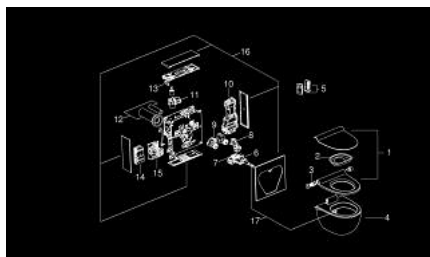

39 111 SH0 GROHE SENSIA IGS ΗΛΕΚΤΡΟΝΙΚΗ ΛΕΚΑΝΗ

ΑΝΤΑΛΛΑΚΤΙΚΑ , Αυγούστου 2018 – τώρα

1. 1: Κάθισμα και καπάκι τουαλέτας (Αριθμός ανταλλακτικού 14913000)
2. 2: splash protection (Αριθμός ανταλλακτικού 14914000)
3. 3: Μονάδα λειτουργίας (Αριθμός ανταλλακτικού 14916000)
4. 4: Λεκάνη (Αριθμός ανταλλακτικού 14900000)
5. 5: Τηλεχειριστήριο (Αριθμός ανταλλακτικού 14915000)
6. 6: Shower unit (Αριθμός ανταλλακτικού 14904000)
7. 7: Interface print (Αριθμός ανταλλακτικού 14908000)
8. 8: Dryer (Αριθμός ανταλλακτικού 14905000)
9. 9: Flush device (Αριθμός ανταλλακτικού 14910000)
10. 10: Boiler (Αριθμός ανταλλακτικού 14902000)
11. 11: Odour extraction (Αριθμός ανταλλακτικού 14909000)
12. 12: Σωληνάκι σύνδεσης (Αριθμός ανταλλακτικού 14917000)
13. 13: LED-print (Αριθμός ανταλλακτικού 14907000)
14. 14: Ηλεκτρονικό (Αριθμός ανταλλακτικού 14906000)
15. 15: Pump (Αριθμός ανταλλακτικού 14903000)
16. 16: Panel set (Αριθμός ανταλλακτικού 14911SH0)
17. 17: Σπρέι GROHE Sensia Arena (Αριθμός ανταλλακτικού 14912000)