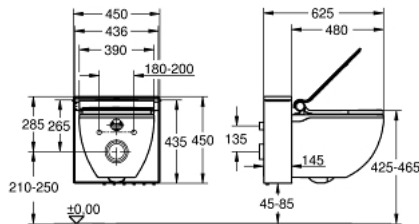

39 111 SH0 GROHE SENSIA IGS ΗΛΕΚΤΡΟΝΙΚΗ ΛΕΚΑΝΗ

ΠΕΡΙΓΡΑΦΗ ΠΡΟΪΟΝΤΟΣ (1/2)

- Χρώμα: alpine white
- GROHE Hygiene decalcification program, unique 70°C hot water cleaning for entire water system, automatic shower cleaning before and after every use
- GROHE DreamSpray technology:
- separate water way for front spray
- aerated shower spray
- oscillating spray (automatic forward and reverse motion of the spray)
- pulsating spray for massage
- adjustable spray intensity
- automatic pre- and post-rinsing of spray nozzle with fresh water
- warm water with adjustable temperature
- Other functions
- warm air dryer with adjustable temperature
- odor extraction with filter
- Duroplast WC seat and lid with soft close function
- push and turn seat control operation
- 4 programmable user profiles for remote controller
- power switch
- inside night lighting
- hidden water supply and power supply connections
- includes:
- touchscreen remote control with wall-mounted holder
- batteries for remote controller
- active carbon filter
- fixing and connecting material
- σωλήνας έκπλυσης
- installation guide, manual
- cable with system plug on device
- pressure 0.1 - 1 MPa (1 - 10 bar)
- nominal voltage 220-240 V AC 1400 W
- main frequency 50-60 Hz
- type of protection IPX4

Pure Freude
an Wasser

39 111 SH0 GROHE SENSIA IGS ΗΛΕΚΤΡΟΝΙΚΗ ΛΕΚΑΝΗ

ΠΕΡΙΓΡΑΦΗ ΠΡΟΪΟΝΤΟΣ (2/2)

- complying with EN 1717/13077
- έγκριση βάσει Ευρωπαϊκής Συμμόρφωσης (CE)
- SH0: alpine white ceramic, housing, front, seat and lid