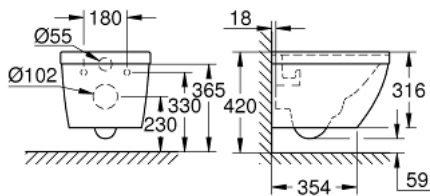

39 206 000 EURO CERAMIC ΕΓΓΙΤΟΙΧΗ ΛΕΚΑΝΗ

ΠΕΡΙΓΡΑΦΗ ΠΡΟΪΟΝΤΟΣ

- Χρώμα: alpine white
- for concealed cistern
- horizontal outlet
- GROHE Triple Vortex flushing technology
- wash down
- rimless
- flush volume 3/5 l
- class 1, full flush 6 l, 5 l according to EN997
- flushes with 3 l for small flush
- 49 cm width
- including fixation set
- sanitary ware
- fully skirted with invisible fixation
- compatible with seat and cover 39 330 002 (soft close) and 39 331 002 (without soft close)