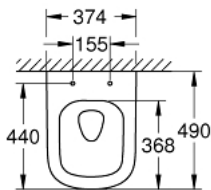

39 206 000 EURO CERAMIC ΕΓΓΙΤΟΙΧΗ ΛΕΚΑΝΗ

ΠΕΡΙΓΡΑΦΗ ΠΡΟΪΟΝΤΟΣ

- Χρώμα: alpine white
- for concealed cistern
- horizontal outlet
- GROHE Triple Vortex flushing technology
- wash down
- rimless
- flush volume 3/5 l
- class 1, full flush 6 l, 5 l according to EN997
- flushes with 3 l for small flush
- 49 cm width
- including fixation set
- sanitary ware
- fully skirted with invisible fixation
- compatible with seat and cover 39 330 002 (soft close) and 39 331 002 (without soft close)