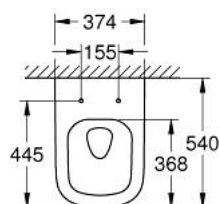

39 328 000 EURO CERAMIC ΕΓΓΙΤΟΙΧΗ ΛΕΚΑΝΗ

ΠΕΡΙΓΡΑΦΗ ΠΡΟΪΟΝΤΟΣ

- Χρώμα: alpine white
- for concealed cistern
- horizontal outlet
- GROHE Triple Vortex flushing technology
- wash down
- rimless
- flush volume 3/5 l
- class 1, full flush 6 l, 5 l according to EN997
- flushes with 3 l for small flush
- including fixation set
- sanitary ware
- fully skirted with invisible fixation
- compatible with seat and cover 39 330 002 (soft close) and 39 331 002 (without soft close)