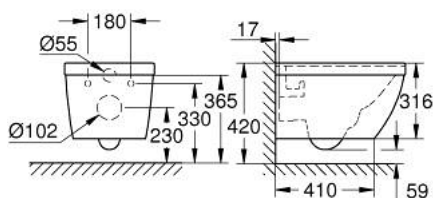

39 328 000 EURO CERAMIC ΕΓΓΙΤΟΙΧΗ ΛΕΚΑΝΗ

ΠΕΡΙΓΡΑΦΗ ΠΡΟΪΟΝΤΟΣ

- Χρώμα: alpine white
- for concealed cistern
- horizontal outlet
- GROHE Triple Vortex flushing technology
- wash down
- rimless
- flush volume 3/5 l
- class 1, full flush 6 l, 5 l according to EN997
- flushes with 3 l for small flush
- including fixation set
- sanitary ware
- fully skirted with invisible fixation
- compatible with seat and cover 39 330 002 (soft close) and 39 331 002 (without soft close)