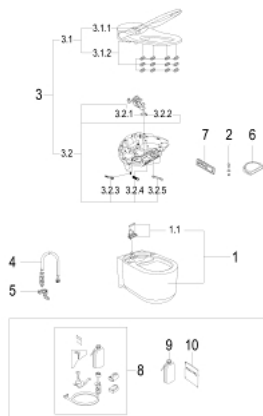

39 354 SH1 GROHE SENSIA ARENA ΗΛΕΚΤΡΟΝΙΚΗ ΛΕΚΑΝΗ

ΑΝΤΑΛΛΑΚΤΙΚΑ , Αυγούστου 2017 – τώρα

- 1: Λεκάνη (Αριθμός ανταλλακτικού 14937000)
- 1.1: Μέλος στερέωσης (Αριθμός ανταλλακτικού 14969000)
- 2: Αντικλεπτική βίδα (Αριθμός ανταλλακτικού 14972000)
- 3: Μονάδα μπιντέ (Αριθμός ανταλλακτικού 14976000)
- 3.1: Κάλυμμα (Αριθμός ανταλλακτικού 14979000)
  - 3.1.1: Καπάκι WC GROHE Sensia Arena (Αριθμός ανταλλακτικού 14925SH0)
  - 3.1.2: Κάθισμα WC GROHE Sensia Arena (Αριθμός ανταλλακτικού 14924SH0)
- 3.2: Base plate assembly (Αριθμός ανταλλακτικού 14978000)
  - 3.2.1: Σπρέι GROHE Sensia Arena (Αριθμός ανταλλακτικού 14929000)
  - 3.2.2: Σπρέι GROHE Sensia Arena (Αριθμός ανταλλακτικού 14928000)
  - 3.2.3: Filter (Αριθμός ανταλλακτικού 14927000)
  - 3.2.4: Φίλτρο αέρα (Αριθμός ανταλλακτικού 14933000)
  - 3.2.5: Προστατευτικό ακροφυσίου (Αριθμός ανταλλακτικού 14930000)
- 4: Σετ Σπιράλ σύνδεσης (Αριθμός ανταλλακτικού 14974000)
- 5: Κλιπ σπιράλ (Αριθμός ανταλλακτικού 14971000)
- 6: splash protection (Αριθμός ανταλλακτικού 14936000)
- 7: Τηλεχειριστήριο (Αριθμός ανταλλακτικού 14926001)
- 7: Τηλεχειριστήριο (Αριθμός ανταλλακτικού 14926002)
- 8: Κιτ αφαλάτωσης (Αριθμός ανταλλακτικού 46978001)*
- 9: Μπουκάλι αφαλάτωσης (Αριθμός ανταλλακτικού 46979000)*
- 10: Descaler for shower toilet (Αριθμός ανταλλακτικού 4697700M)*

* Προαιρετικά εξαρτήματα