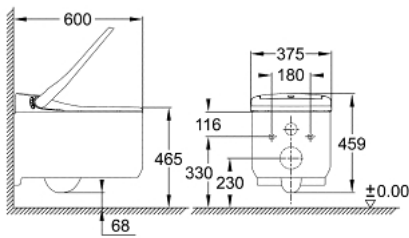

39 354 SH1 GROHE SENSIA ARENA ΗΛΕΚΤΡΟΝΙΚΗ ΛΕΚΑΝΗ

ΠΕΡΙΓΡΑΦΗ ΠΡΟΪΟΝΤΟΣ (1/2)

- Χρώμα: alpine white
- GROHE Hygiene Clean: with antibacterial glazing HyperClean (SIAA Kokin Japanese standard compliant) and non-stick coating AquaCeramic
- GROHE Power Flush: rimless wash down with GROHE Triple Vortex flushing
- GROHE Skin Clean:
 - 2 dedicated adjustable spray arms (1 for anal area, 1 for front spray)
 - separate water way for front spray
 - oscillating spray (automatic forward and reverse motion of the spray)
 - pulsating spray for massage
 - adjustable spray intensity
 - automatic pre- and post-rinsing of spray nozzle with fresh water
 - integrated instant heater provides unlimited warm water
 - adjustable temperature
- Other functions
 - warm air dryer with adjustable temperature
 - odor extraction with filter
- PlasmaCluster function - ion technology
- descaling function
- Duroplast WC seat and lid with automatic opening/close function
- infra-red user detection
- seat control operation
- inside bowl night light
- hidden water supply and power supply connections
- smart phone app for iOS and Android
- includes:
 - noise protection sheet, mounting bases and washers
 - manual remote controller with wall-mounted holder
 - active carbon filter for odour absorption

39 354 SH1 GROHE SENSIA ARENA ΗΛΕΚΤΡΟΝΙΚΗ ΛΕΚΑΝΗ

ΠΕΡΙΓΡΑΦΗ ΠΡΟΪΟΝΤΟΣ (2/2)

- water supply connection set for concealed cistern
- nozzle guard
- cable with system plug on device
- pressure 0.05 - 1 MPa (0.5 - 10 bar)
- nominal voltage 220-240 V AC
- main frequency 50-60 Hz
- type of protection IPX4
- complies with EN 1717
- έγκριση βάσει Ευρωπαϊκής Συμμόρφωσης (CE)
- recommended in combination with a GROHE Rapid SLX element (1,13 m installation height)