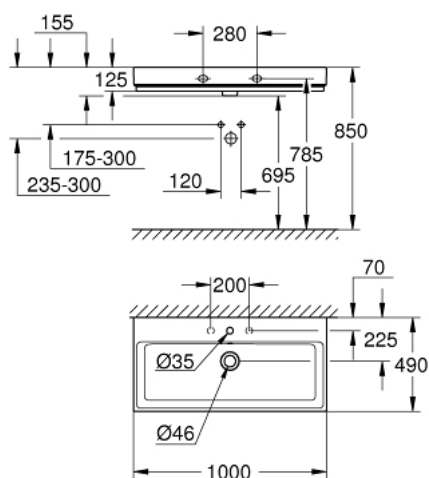

## 39 386 00H CUBE CERAMIC ΚΕΡΑΜΙΚΟΣ ΝΙΠΤΗΡΑΣ 100CM

### ΠΕΡΙΓΡΑΦΗ ΠΡΟΪΟΝΤΟΣ

- Χρώμα: alpine white
- wall hung
- 1 hole punched, 2 holes pre-punched
- with overflow
- 1000 x 490 mm
- sanitary ware
- GROHE HyperClean anti-bacterial glazing
- GROHE AquaCeramic antistick coating