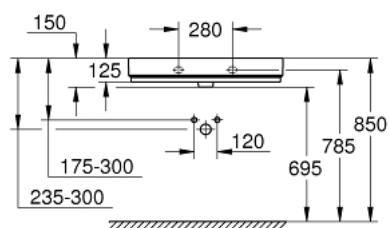

39 469 00H CUBE CERAMIC ΚΕΡΑΜΙΚΟΣ ΝΙΠΤΗΡΑΣ 80CM

ΠΕΡΙΓΡΑΦΗ ΠΡΟΪΟΝΤΟΣ

- Χρώμα: alpine white
- wall hung
- 1 hole punched, 2 holes pre-punched
- with overflow
- 800 x 490 mm
- sanitary ware
- GROHE HyperClean anti-bacterial glazing
- GROHE AquaCeramic antistick coating