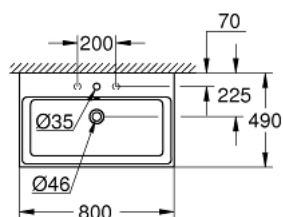

39 469 00H CUBE CERAMIC ΚΕΡΑΜΙΚΟΣ ΝΙΠΤΗΡΑΣ 80CM

ΠΕΡΙΓΡΑΦΗ ΠΡΟΪΟΝΤΟΣ

- Χρώμα: alpine white
- wall hung
- 1 hole punched, 2 holes pre-punched
- with overflow
- 800 x 490 mm
- sanitary ware
- GROHE HyperClean anti-bacterial glazing
- GROHE AquaCeramic antistick coating