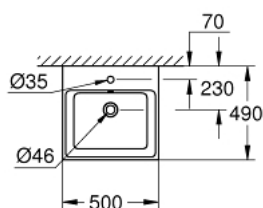

39 474 00H CUBE CERAMIC ΚΕΡΑΜΙΚΟΣ ΝΙΠΤΗΡΑΣ 50CM

ΠΕΡΙΓΡΑΦΗ ΠΡΟΪΟΝΤΟΣ

- Χρώμα: alpine white
- wall hung
- 1 hole punched, 2 holes pre-punched
- with overflow
- 500 x 490 mm
- sanitary ware
- GROHE HyperClean anti-bacterial glazing
- GROHE AquaCeramic antistick coating