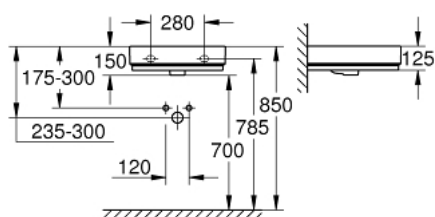

39 474 00H CUBE CERAMIC ΚΕΡΑΜΙΚΟΣ ΝΙΠΤΗΡΑΣ 50CM

ΠΕΡΙΓΡΑΦΗ ΠΡΟΪΟΝΤΟΣ

- Χρώμα: alpine white
- wall hung
- 1 hole punched, 2 holes pre-punched
- with overflow
- 500 x 490 mm
- sanitary ware
- GROHE HyperClean anti-bacterial glazing
- GROHE AquaCeramic antistick coating