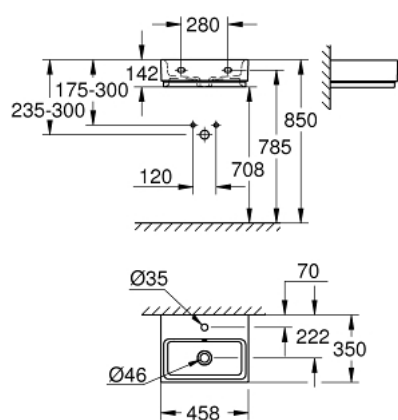

39 483 00H CUBE CERAMIC ΝΙΠΤΗΡΑΣ ΧΕΡΙΩΝ 45

ΠΕΡΙΓΡΑΦΗ ΠΡΟΪΟΝΤΟΣ

- Χρώμα: alpine white
- wall hung
- 1 hole punched
- with overflow
- 455 x 350 mm
- sanitary ware
- GROHE HyperClean anti-bacterial glazing
- GROHE AquaCeramic antistick coating