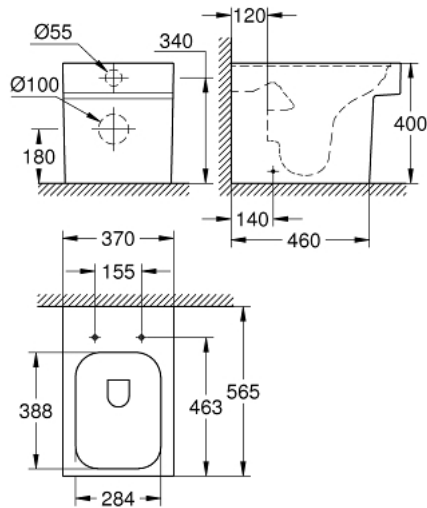

39 485 00H CUBE CERAMIC ΛΑΚΕΝΗ ΔΑΠΕΔΟΥ BACK TO WALL

ΠΕΡΙΓΡΑΦΗ ΠΡΟΪΟΝΤΟΣ

- Χρώμα: alpine white
- for concealed cistern
- universal trap for horizontal and vertical outlet
- back to wall
- wash down
- rimless
- flush volume 3/4.5 l
- including fixation set
- sanitary ware
- fully skirted with invisible fixation
- GROHE HyperClean anti-bacterial glazing
- GROHE AquaCeramic antistick coating
- compatible with seat and cover 39 488 000 (soft close)

39 485 00H **CUBE CERAMIC ΛΑΚΕΝΗ ΔΑΠΕΔΟΥ BACK TO WALL**

ΑΝΤΑΛΛΑΚΤΙΚΑ , Μαρτίου 2017 – τώρα

1: Mounting set (Αριθμός ανταλλακτικού 49516000)