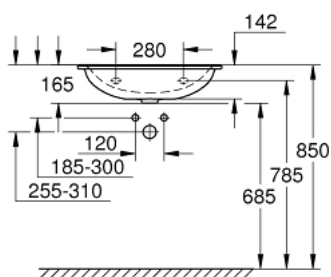

39 568 00H ESSENCE ΝΙΠΤΗΡΑΣ ΠΆΓΚΟΥ 60CM

ΠΕΡΙΓΡΑΦΗ ΠΡΟΪΟΝΤΟΣ

- Χρώμα: alpine white
- wall hung
- 1 hole punched, 2 holes pre-punched
- with overflow on opposite site to faucet
- suitable for vanity units
- 600 x 460 mm
- sanitary ware
- GROHE HyperClean anti-bacterial glazing
- GROHE AquaCeramic antistick coating