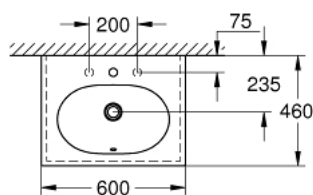

39 568 00H ESSENCE ΝΙΠΤΗΡΑΣ ΠΆΓΚΟΥ 60CM

ΠΕΡΙΓΡΑΦΗ ΠΡΟΪΟΝΤΟΣ

- Χρώμα: alpine white
- wall hung
- 1 hole punched, 2 holes pre-punched
- with overflow on opposite site to faucet
- suitable for vanity units
- 600 x 460 mm
- sanitary ware
- GROHE HyperClean anti-bacterial glazing
- GROHE AquaCeramic antistick coating