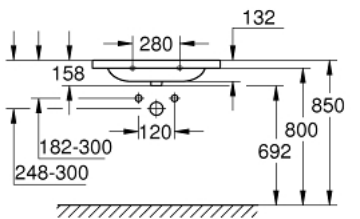

## 39 584 00H EURO CERAMIC ΝΙΠΤΗΡΑΣ ΠΆΓΚΟΥ 80CM

### ΠΕΡΙΓΡΑΦΗ ΠΡΟΪΟΝΤΟΣ

- Χρώμα: alpine white
- wall hung
- 1 hole punched, 2 holes pre-punched
- with overflow
- 800 x 460 mm
- suitable for vanity units
- sanitary ware
- GROHE HyperClean anti-bacterial glazing
- GROHE AquaCeramic antistick coating