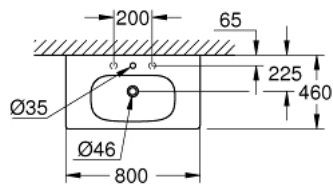

### ΠΕΡΙΓΡΑΦΗ ΠΡΟΪΟΝΤΟΣ

- Χρώμα: alpine white
- wall hung
- 1 hole punched, 2 holes pre-punched
- with overflow
- 800 x 460 mm
- suitable for vanity units
- sanitary ware
- GROHE HyperClean anti-bacterial glazing
- GROHE AquaCeramic antistick coating